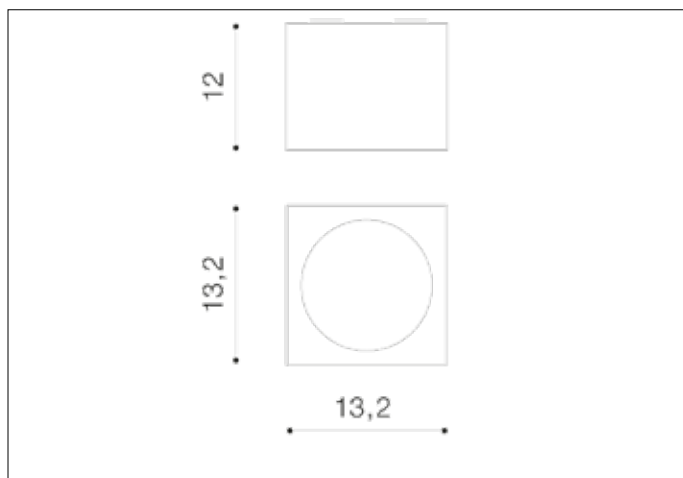

AZzardo[®]
LIGHTING

ALEX 12V BLACK
AZ1358, EAN 5901238413585

Dimensions height / width / length [cm] Product Specifications

Product	12 x 13,2 x 13,2
Mounting inlet:	N/A x N/A x N/A
Ceiling base:	N/A x N/A x N/A
Shades	N/A x N/A x N/A

Line	TECHNICAL
Type	Exposed Downlight
Type of track	N/A
Colour	Black
Material	Aluminium
Light source	1
Type of socket	QR111
Lumens	N/A
Kelvins	N/A
Beam angle	N/A
Dimmable	N/A
CCT	N/A
RGB	N/A
RA	N/A
App remote control	N/A
Remote control	N/A
Voltage	12V
Power	max LED 50W
Switch location	N/A
Protection class	IP20
Tilt	40°
Rotation	N/A

Shipping info height / width / length [cm]

BOX 1:	12,5 x 14 x 14
BOX 2:	N/A x N/A x N/A
BOX 3:	N/A x N/A x N/A
Net weight [kg]	0,9
Gross weight [kg]	1

Energy efficiency

Azzardo Sp. z o.o.
ul. Strzeszyńska 33 60-479 Poznań,
NIP: 929-185-75-07