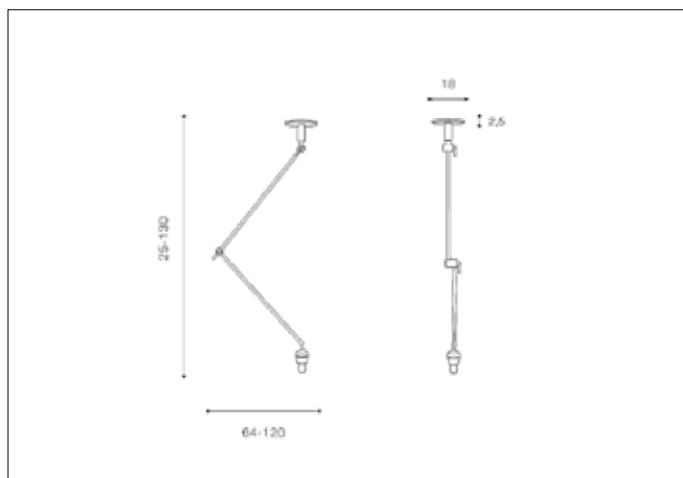

AZzardo[®]
LIGHTING

ADAM S PENDANT LAMPBODY
AZ1841, EAN 5901238418412

Dimensions height / width / length [cm] Product Specifications

| | |
|-----------------|-----------------------------------|
| Product | 25 ~ 130 x 64 ~ 120 x 64 ~ 120 |
| Mounting inlet: | N/A x N/A x N/A |
| Ceiling base: | 2,5 x 12 x N/A |
| Shades | N/A x N/A x N/A |

| | |
|--------------------|-------------------------|
| Line | DECORATIVE |
| Type | Pendant / Lam- pbody |
| Type of track | N/A |
| Colour | Satin Nickel |
| Material | Metal |
| Light source | 1 |
| Type of socket | E27 |
| Lumens | N/A |
| Kelvins | N/A |
| Beam angle | N/A |
| Dimmable | N/A |
| CCT | N/A |
| RGB | N/A |
| RA | N/A |
| App remote control | N/A |
| Remote control | N/A |
| Voltage | 230V |
| Power | max LED 60W |
| Switch location | N/A |
| Protection class | IP20 |
| Tilt | 180° |
| Rotation | 360° |

Shipping info height / width / length [cm]

| | |
|-------------------|-----------------|
| BOX 1: | 13 x 70 x 18 |
| BOX 2: | N/A x N/A x N/A |
| BOX 3: | N/A x N/A x N/A |
| Net weight [kg] | 1,8 |
| Gross weight [kg] | 2 |