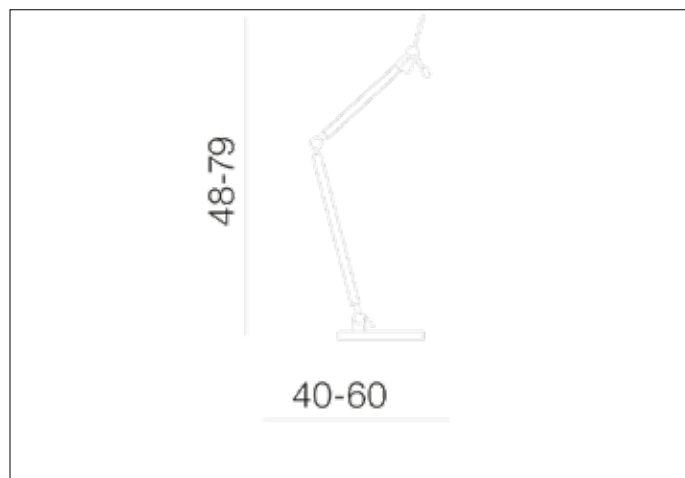

## Dimensions height / width / length [cm] Product Specifications

Product	48 ~ 79 x 22 x 40 ~ 60
Mounting inlet:	N/A x N/A x N/A
Ceiling base:	N/A x N/A x N/A
Shades	N/A x N/A x N/A

Line	DECORATIVE
Type	Table / Lampbody
Type of track	N/A
Colour	Aluminium
Material	Metal
Light source	1
Type of socket	E27
Lumens	N/A
Kelvins	N/A
Beam angle	N/A
Dimmable	N/A
CCT	N/A
RGB	N/A
RA	N/A
App remote control	N/A
Remote control	N/A
Voltage	230V
Power	max LED 60W
Switch location	On the wire
Protection class	IP20
Tilt	90°
Rotation	N/A

## Shipping info height / width / length [cm]

BOX 1:	15 x 56 x 29
BOX 2:	N/A x N/A x N/A
BOX 3:	N/A x N/A x N/A
Net weight [kg]	5,7
Gross weight [kg]	6,3