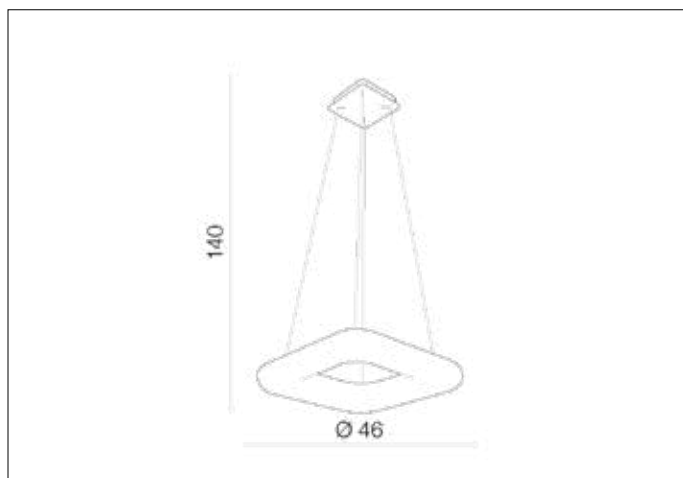

**AZzardo**<sup>®</sup>  
LIGHTING

DONUT SQUARE PENDANT 46 CCT  
AZ2666, EAN 5901238426660

## Dimensions height / width / length [cm] Product Specifications

Product	140 x 46 x N/A
Mounting inlet:	N/A x N/A x N/A
Ceiling base:	4 x 21 x N/A
Shades	7 x 46 x 46

Line	DECORATIVE
Type	Pendant
Type of track	N/A
Colour	White
Material	Acryl / Metal
Light source	1
Type of socket	LED INTEGRATED
Lumens	6800
Kelvins	2700 ~ 6000
Beam angle	N/A
Dimmable	YES
CCT	YES
RGB	N/A
RA	N/A
App remote control	N/A
Remote control	YES
Voltage	230V
Power	80W
Switch location	N/A
Protection class	IP20
Tilt	N/A
Rotation	N/A

## Shipping info height / width / length [cm]

BOX 1:	13 x 53 x 54
BOX 2:	N/A x N/A x N/A
BOX 3:	N/A x N/A x N/A
Net weight [kg]	3,3
Gross weight [kg]	3,6