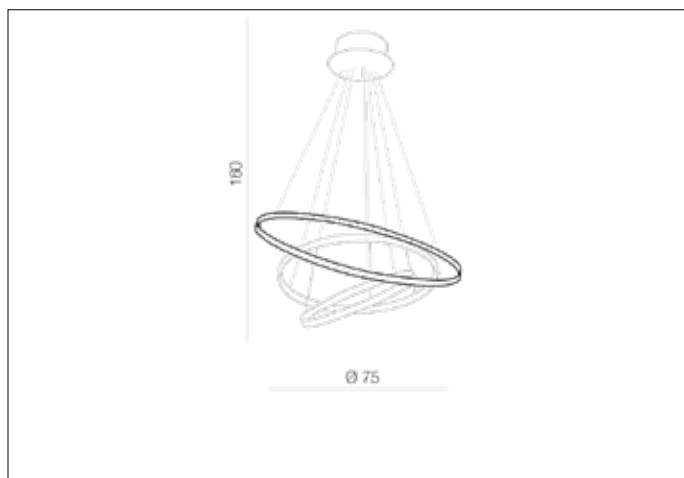

**AZzardo**<sup>®</sup>  
LIGHTING

WHEEL 3 DIMM BLACK  
AZ2920, EAN 5901238429203

## Dimensions height / width / length [cm] Product Specifications

Product	160 x 75 x N/A
Mounting inlet:	N/A x N/A x N/A
Ceiling base:	6 x 27 x N/A
Shades	2 x 45 ~ 60 ~ 75 x N/A

Line	DECORATIVE
Type	Pendant
Type of track	N/A
Colour	Black
Material	Aluminium / Acryl
Light source	3
Type of socket	LED INTEGRATED
Lumens	4800
Kelvins	3000
Beam angle	N/A
Dimmable	YES
CCT	N/A
RGB	N/A
RA	N/A
App remote control	N/A
Remote control	N/A
Voltage	230V
Power	80W
Switch location	N/A
Protection class	IP20
Tilt	N/A
Rotation	N/A

## Shipping info height / width / length [cm]

BOX 1:	11 x 82 x 82
BOX 2:	N/A x N/A x N/A
BOX 3:	N/A x N/A x N/A
Net weight [kg]	4,7
Gross weight [kg]	5,2