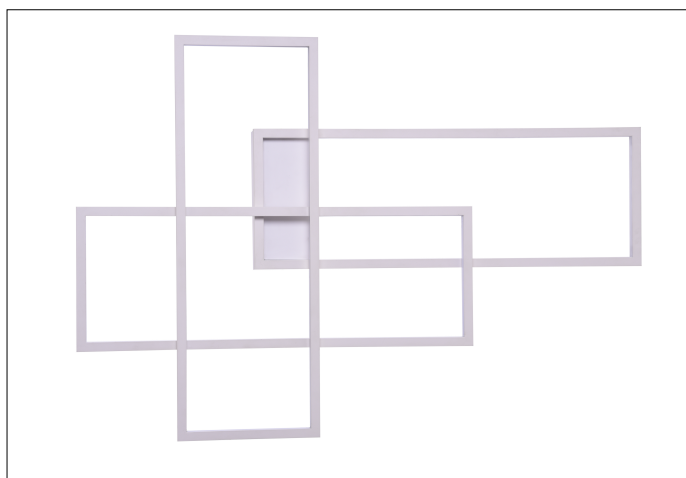

**AZzardo**<sup>®</sup>  
LIGHTING

QUADRATUS WALL WHITE  
AZ2993, EAN 5901238429937

## Dimensions height / width / length [cm] Product Specifications

Product	70 x 101 x 9,5
Mounting inlet:	N/A x N/A x N/A
Ceiling base:	N/A x N/A x N/A
Shades	2x 25 ~ 1x 70 ~ 1,5 x 2x 70 ~ 1x 25 ~ 1,5 x 1,5

Line	DECORATIVE
Type	Wall
Type of track	N/A
Colour	White
Material	Metal / Acryl
Light source	1
Type of socket	LED INTEGRATED
Lumens	4080
Kelvins	3000
Beam angle	N/A
Dimmable	YES
CCT	N/A
RGB	N/A
RA	N/A
App remote control	N/A
Remote control	N/A
Voltage	230V
Power	80W
Switch location	N/A
Protection class	IP20
Tilt	N/A
Rotation	N/A