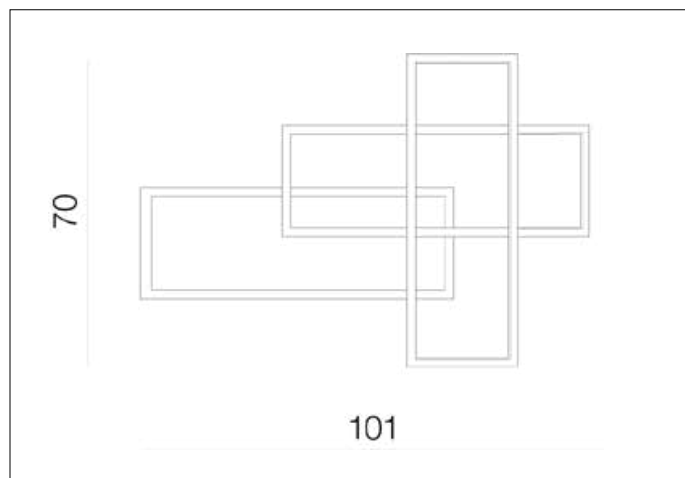

**AZzardo**<sup>®</sup>  
LIGHTING

QUADRATUS WALL WHITE  
AZ2993, EAN 5901238429937

## Dimensions height / width / length [cm] Product Specifications

Product	70 x 101 x 9,5
Mounting inlet:	N/A x N/A x N/A
Ceiling base:	N/A x N/A x N/A
Shades	2x 25 ~ 1x 70 ~ 1,5 x 2x 70 ~ 1x 25 ~ 1,5 x 1,5

Line	DECORATIVE
Type	Wall
Type of track	N/A
Colour	White
Material	Metal / Acryl
Light source	1
Type of socket	LED INTEGRATED
Lumens	4080
Kelvins	3000
Beam angle	N/A
Dimmable	YES
CCT	N/A
RGB	N/A
RA	N/A
App remote control	N/A
Remote control	N/A
Voltage	230V
Power	80W
Switch location	N/A
Protection class	IP20
Tilt	N/A
Rotation	N/A

## Shipping info height / width / length [cm]

BOX 1:	15 x 76 x 106
BOX 2:	N/A x N/A x N/A
BOX 3:	N/A x N/A x N/A
Net weight [kg]	4,4
Gross weight [kg]	4,9