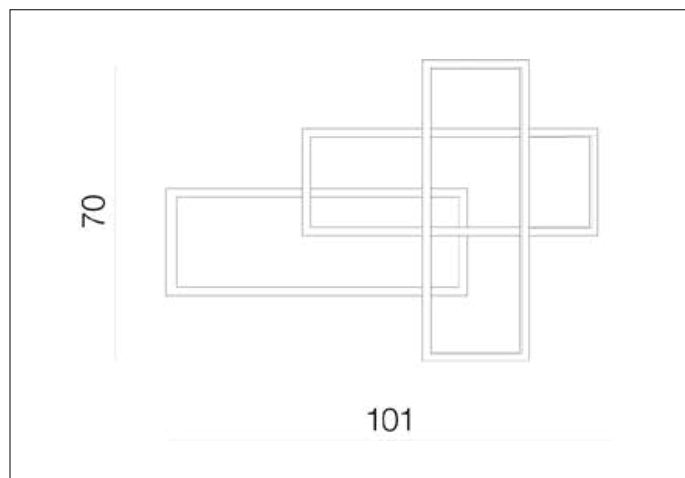

AZzardo[®]
LIGHTING

QUADRATUS WALL BLACK
AZ2994, EAN 5901238429944

Dimensions height / width / length [cm] Product Specifications

Product	70 x 101 x 9,5
Mounting inlet:	N/A x N/A x N/A
Ceiling base:	N/A x N/A x N/A
Shades	2x 25 ~ 1x 70 ~ 1,5 x 2x 70 ~ 1x 25 ~ 1,5 x 1,5

Line	DECORATIVE
Type	Wall
Type of track	N/A
Colour	Black
Material	Metal / Acryl
Light source	1
Type of socket	LED INTEGRATED
Lumens	4080
Kelvins	3000
Beam angle	N/A
Dimmable	YES
CCT	N/A
RGB	N/A
RA	N/A
App remote control	N/A
Remote control	N/A
Voltage	230V
Power	80W
Switch location	N/A
Protection class	IP20
Tilt	N/A
Rotation	N/A

Shipping info height / width / length [cm]

BOX 1:	15 x 76 x 106
BOX 2:	N/A x N/A x N/A
BOX 3:	N/A x N/A x N/A
Net weight [kg]	4,4
Gross weight [kg]	4,9

Energy efficiency

Azzardo Sp. z o.o.
ul. Strzeszyńska 33 60-479 Poznań,
NIP: 929-185-75-07