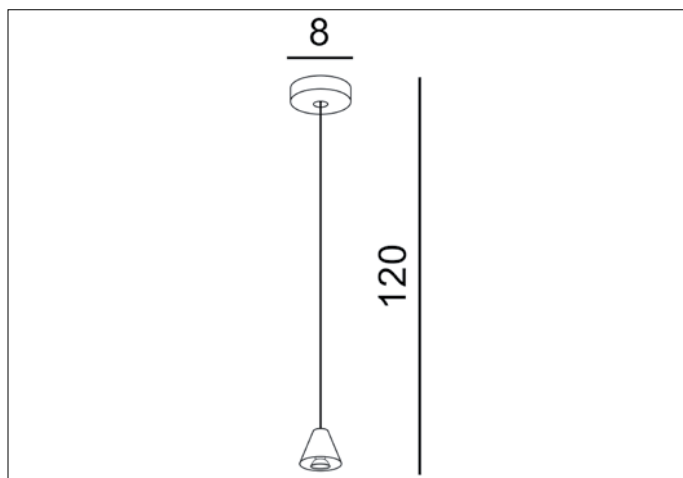

AZzardo[®]
LIGHTING

TENTOR LAMPBODY CHROME
AZ3086, EAN 5901238430865

Dimensions height / width / length [cm] Product Specifications

| | |
|-----------------|-----------------|
| Product | 120 x 8 x N/A |
| Mounting inlet: | N/A x N/A x N/A |
| Ceiling base: | 3 x 8 x N/A |
| Shades | N/A x N/A x N/A |

| | |
|--------------------|--------------------|
| Line | DECORATIVE |
| Type | Pendant / Lampbody |
| Type of track | N/A |
| Colour | Chrome |
| Material | Aluminium |
| Light source | 1 |
| Type of socket | LED INTEGRATED |
| Lumens | 325 |
| Kelvins | 3000 |
| Beam angle | N/A |
| Dimmable | N/A |
| CCT | N/A |
| RGB | N/A |
| RA | N/A |
| App remote control | N/A |
| Remote control | N/A |
| Voltage | 230V |
| Power | 7W |
| Switch location | N/A |
| Protection class | IP20 |
| Tilt | N/A |
| Rotation | N/A |

Shipping info height / width / length [cm]

| | |
|-------------------|-----------------|
| BOX 1: | 12 x 19 x 12 |
| BOX 2: | N/A x N/A x N/A |
| BOX 3: | N/A x N/A x N/A |
| Net weight [kg] | 0,27 |
| Gross weight [kg] | 0,32 |