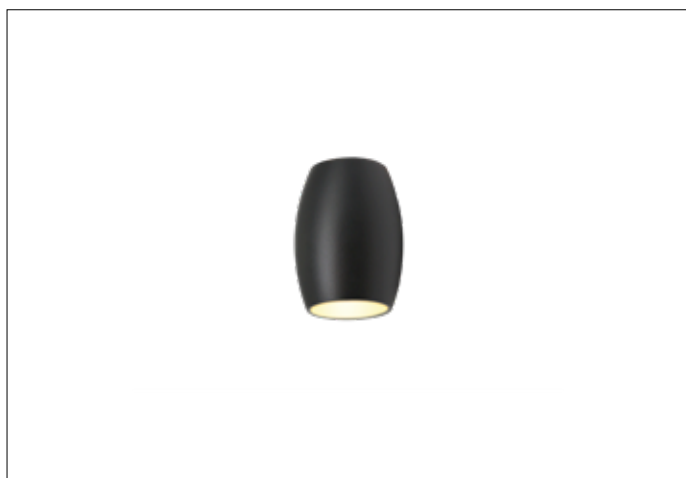

AZzardo[®]
LIGHTING

TENTOR CHALICE BLACK
AZ3088, EAN 5901238430889

Dimensions height / width / length [cm] Product Specifications

Product	6 x 4,5 x N/A
Mounting inlet:	N/A x N/A x N/A
Ceiling base:	N/A x N/A x N/A
Shades	N/A x N/A x N/A

Line	DECORATIVE
Type	Shade
Type of track	N/A
Colour	Black
Material	Aluminium
Light source	1
Type of socket	N/A
Lumens	N/A
Kelvins	N/A
Beam angle	N/A
Dimmable	N/A
CCT	N/A
RGB	N/A
RA	N/A
App remote control	N/A
Remote control	N/A
Voltage	N/AV
Power	N/A
Switch location	N/A
Protection class	N/A
Tilt	N/A
Rotation	N/A