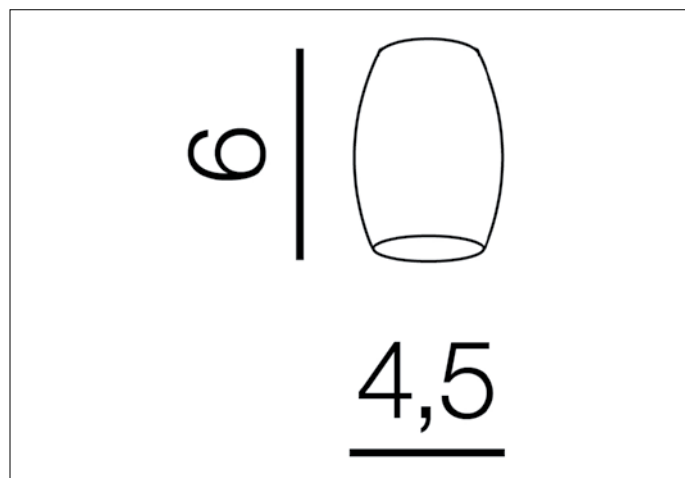

AZzardo[®]
LIGHTING

TENTOR CHALICE BLACK
AZ3088, EAN 5901238430889

Dimensions height / width / length [cm] Product Specifications

Product	6 x 4,5 x N/A
Mounting inlet:	N/A x N/A x N/A
Ceiling base:	N/A x N/A x N/A
Shades	N/A x N/A x N/A

Line	DECORATIVE
Type	Shade
Type of track	N/A
Colour	Black
Material	Aluminium
Light source	1
Type of socket	N/A
Lumens	N/A
Kelvins	N/A
Beam angle	N/A
Dimmable	N/A
CCT	N/A
RGB	N/A
RA	N/A
App remote control	N/A
Remote control	N/A
Voltage	N/AV
Power	N/A
Switch location	N/A
Protection class	N/A
Tilt	N/A
Rotation	N/A

Shipping info height / width / length [cm]

BOX 1:	7 x 5,5 x 5,5
BOX 2:	N/A x N/A x N/A
BOX 3:	N/A x N/A x N/A
Net weight [kg]	0,13
Gross weight [kg]	0,15

Energy efficiency

Azzardo Sp. z o.o.
ul. Strzeszyńska 33 60-479 Poznań,
NIP: 929-185-75-07