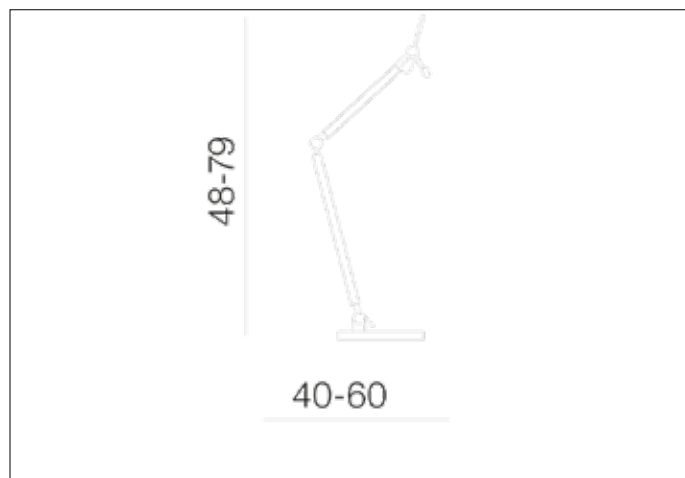

AZzardo[®]
LIGHTING

ZYTA S TABLE LAMPBODY BK/GO
AZ4188, EAN 5901238441885

Dimensions height / width / length [cm] Product Specifications

Product	48 ~ 79 x 22 x 40 ~ 60
Mounting inlet:	N/A x N/A x N/A
Ceiling base:	N/A x N/A x N/A
Shades	N/A x N/A x N/A

Line	DECORATIVE
Type	Table
Type of track	N/A
Colour	Black / Gold
Material	Aluminium
Light source	1
Type of socket	E27
Lumens	N/A
Kelvins	N/A
Beam angle	N/A
Dimmable	N/A
CCT	N/A
RGB	N/A
RA	N/A
App remote control	N/A
Remote control	N/A
Voltage	230V
Power	max LED 60W
Switch location	On the wire
Protection class	IP20
Tilt	90°
Rotation	N/A

Shipping info height / width / length [cm]

BOX 1:	15 x 56 x 29
BOX 2:	N/A x N/A x N/A
BOX 3:	N/A x N/A x N/A
Net weight [kg]	5,7
Gross weight [kg]	6,3

Energy efficiency

N/A

Azzardo Sp. z o.o.
ul. Strzeszyńska 33 60-479 Poznań,
NIP: 929-185-75-07