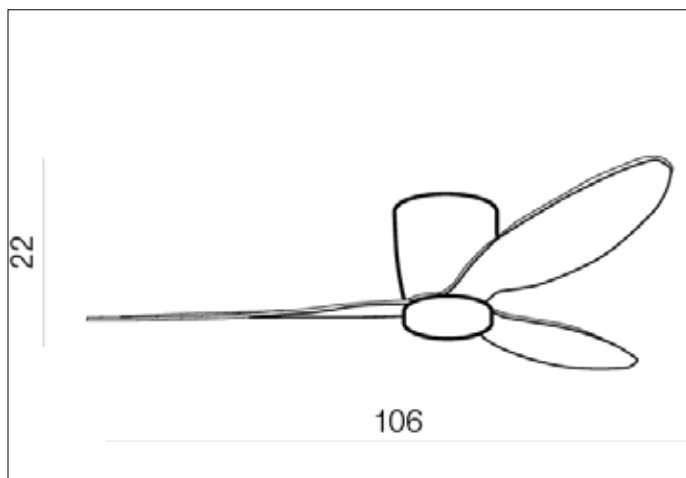

**AZzardo**<sup>®</sup>  
LIGHTING

VENETI CCT + Remote Control WH/OAK  
AZ4447, EAN 5901238444473

## Dimensions height / width / length [cm] Product Specifications

Product	22 x 106 x 106
Mounting inlet:	N/A x N/A x N/A
Ceiling base:	15,5 x 15,5 x N/A
Shades	N/A x N/A x N/A

Line	DECORATIVE
Type	Pendant
Type of track	N/A
Colour	White / Oak
Material	Metal / PC
Light source	1
Type of socket	LED INTEGRATED
Lumens	600
Kelvins	3000
Beam angle	N/A
Dimmable	YES
CCT	YES
RGB	N/A
RA	? 80
App remote control	N/A
Remote control	YES
Voltage	230V
Power	18 ~ 38W
Switch location	N/A
Protection class	IP20
Tilt	N/A
Rotation	360°

## Shipping info height / width / length [cm]

BOX 1:	22 x 25 x 65
BOX 2:	N/A x N/A x N/A
BOX 3:	N/A x N/A x N/A
Net weight [kg]	5,2
Gross weight [kg]	6