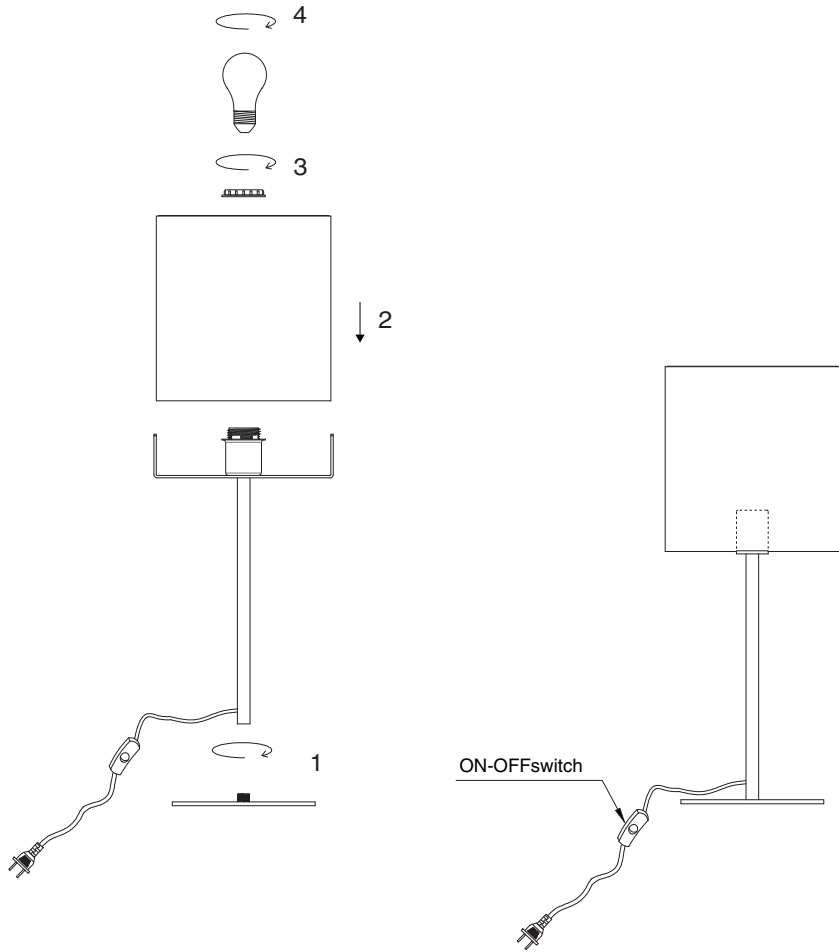

NILA TABLE LAMP

TECHNICAL FEATURES

1 X E27 MAX 15W LED no incl.

NILA FLOOR LAMP

TECHNICAL FEATURES

2 X E27 MAX 15W LED no incl.

When the luminaire reaches its end of life, take it to the nearest clean point. Recycle la luminaria en el punto verde cuando ésta llegue al final de su vida útil.