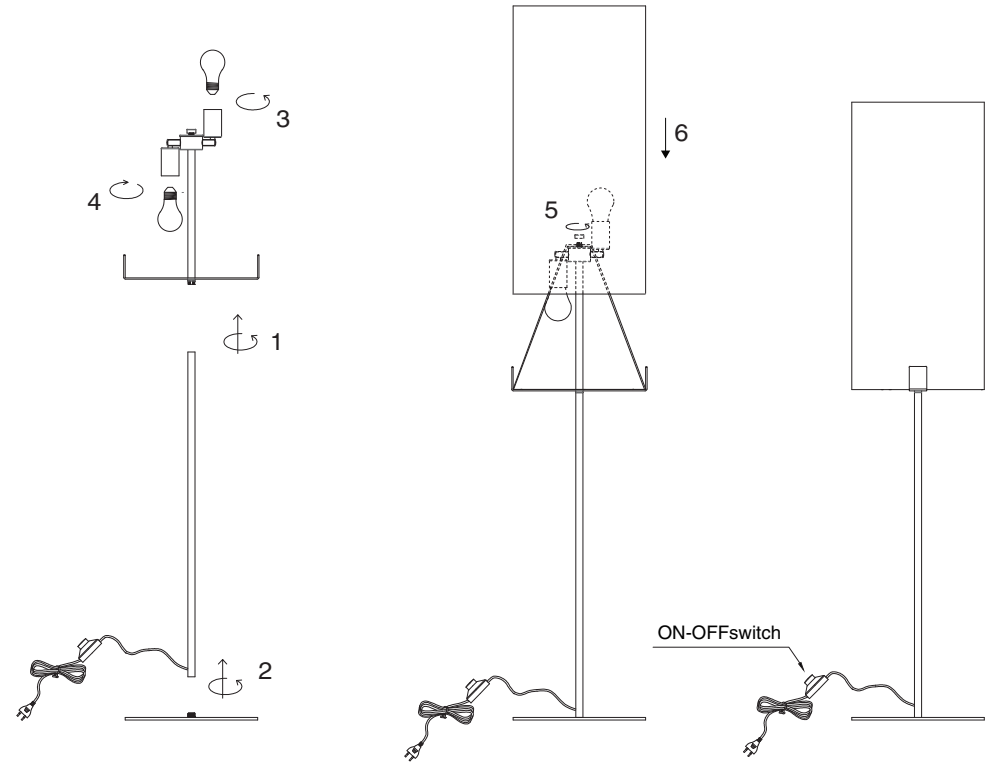

NILA TABLE LAMP

TECHNICAL FEATURES

1 X E27 MAX 15W LED no incl.

NILA FLOOR LAMP

TECHNICAL FEATURES

2 X E27 MAX 15W LED no incl.

When the luminaire reaches its end of life, take it to the nearest clean point. Recycle la luminaria en el punto verde cuando ésta llegue al final de su vida útil.