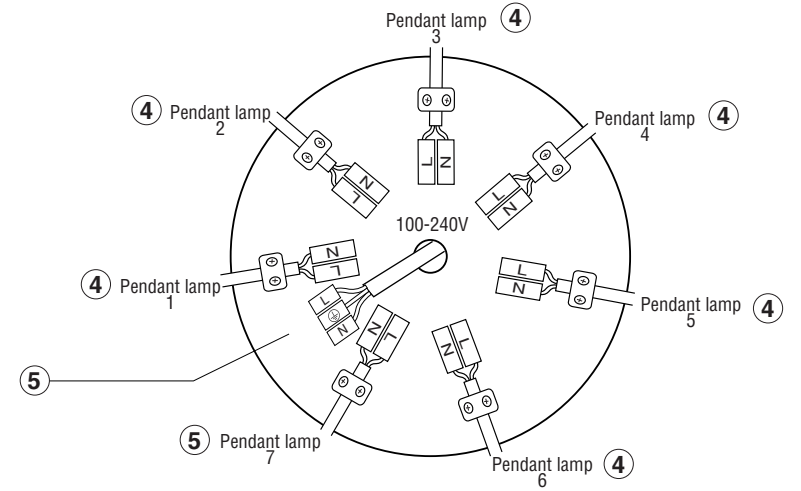

i

Technical Features

E27 MAX 7 x 15W LED

Together we take care of the planet

When the luminaire reaches its end of life, take it to the nearest clean point.
Recicle la luminaria en el punto verde cuando ésta llegue al final de su vida útil.

100V-240V~
50Hz/60Hz

1

TECHNICAL FEATURES

1 X E27 G45 MAX 15W LED no incl.

Together we take care of the planet

When the luminaire reaches its end of life, take it to the nearest clean point. Recycle la luminaria en el punto verde cuando ésta llegue al final de su vida útil.