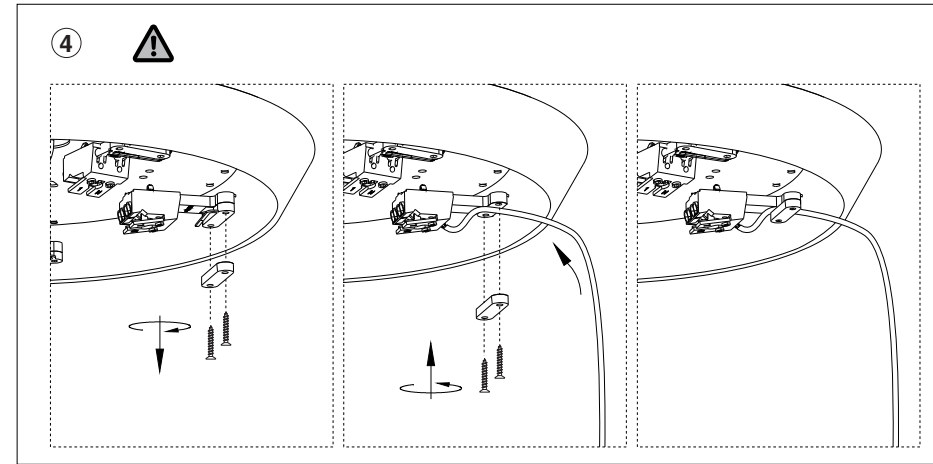

i

Technical Features

E27 MAX 7 x 15W LED

Together we take care of the planet

When the luminaire reaches its end of life, take it to the nearest clean point.
Recicle la luminaria en el punto verde cuando ésta llegue al final de su vida útil.

100V-240V~
50Hz/60Hz

1

TECHNICAL FEATURES

1 X E27 G45 MAX 15W LED no incl.

Together we take care of the planet

When the luminaire reaches its end of life, take it to the nearest clean point. Recycle la luminaria en el punto verde cuando ésta llegue al final de su vida útil.