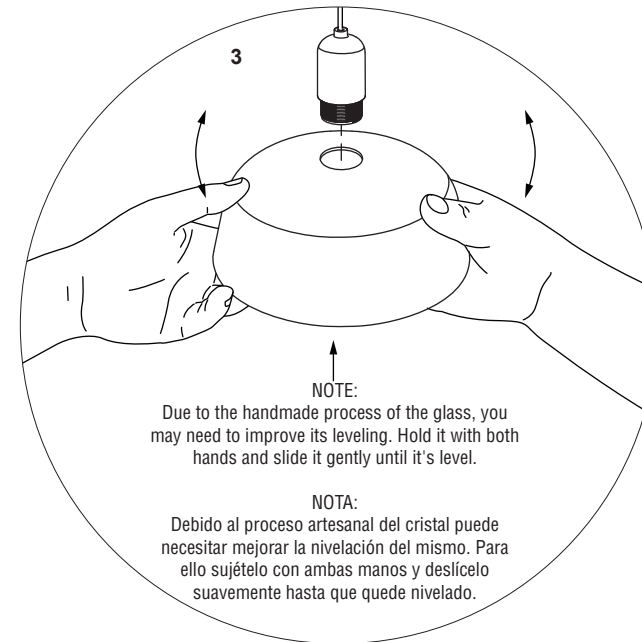

i

Technical Features

E27 MAX 7 x 15W LED

Together we take care of the planet

When the luminaire reaches its end of life, take it to the nearest clean point.
Recicle la luminaria en el punto verde cuando ésta llegue al final de su vida útil.

100V-240V~
50Hz/60Hz

1

TECHNICAL FEATURES

1 X E27 G45 MAX 15W LED no incl.

Together we take care of the planet

When the luminaire reaches its end of life, take it to the nearest clean point. Recycle la luminaria en el punto verde cuando ésta llegue al final de su vida útil.