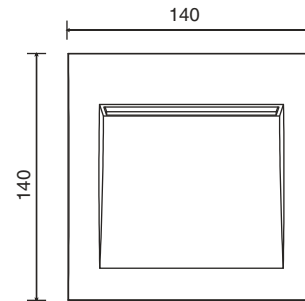

Ref. 70146

Ref. 70147

Ref. 70148

TECHNICAL FEATURES

Ref. 70146 SMD LED 1,5W 3000K 30 Lm INCL. Ref. 70147 SMD LED 3,5W 3000K 90Lm INCL. Ref. 70148 SMD LED 3,5W 3000K 90Lm INCL.

Together we take care of the planet