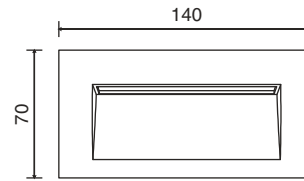

Ref. 70146

Ref. 70147

Ref. 70148

TECHNICAL FEATURES

Ref. 70146 SMD LED 1,5W 3000K 30 Lm INCL. Ref. 70147 SMD LED 3,5W 3000K 90Lm INCL. Ref. 70148 SMD LED 3,5W 3000K 90Lm INCL.

Together we take care of the planet