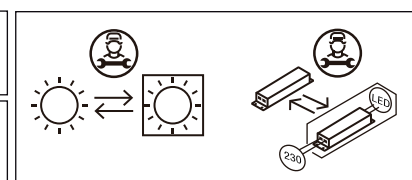

	IP55		This product contains a light source of energy efficiency class E Este producto contiene una fuente luminosa de la clase eficiencia energética E			

When the luminaire reaches its end of life, take it to the nearest clean point.
Recicle la luminaria en el punto verde cuando ésta llegue al final de su vida útil.

Together we take care of the planet

NOTE 1- For a correct conservation of the luminaire we recommend the installation on a elevated surface and never on land or grass.
NOTE 2 - In order to make use of the guarantee, it is essential that the external connection has an IP equal to or greater than that of the luminaire.
NOTE 3 - Exclusive private use. Do not use in places of public attendance.