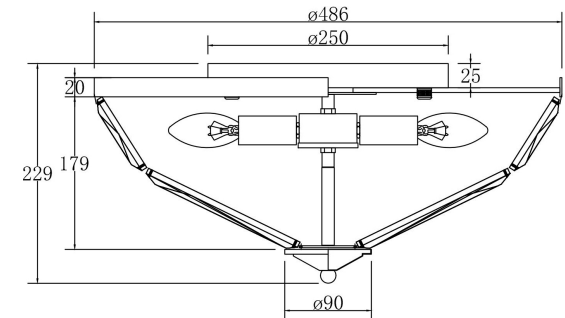

A=18

6xE14 60W

Model: MOD094CL-06CH

Collection: Neoclassic

Series: Facet

 Ceiling Lamps

This product contains a light source of energy efficiency class