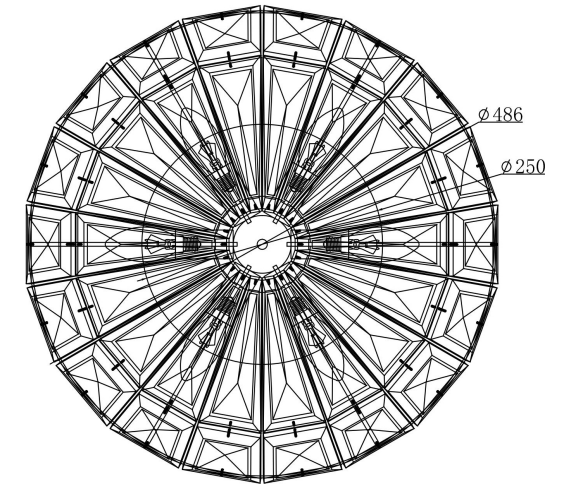

A=18

6xE14 60W

Model: MOD094CL-06CH

Collection: Neoclassic

Series: Facet

 Ceiling Lamps

This product contains a light source of energy efficiency class