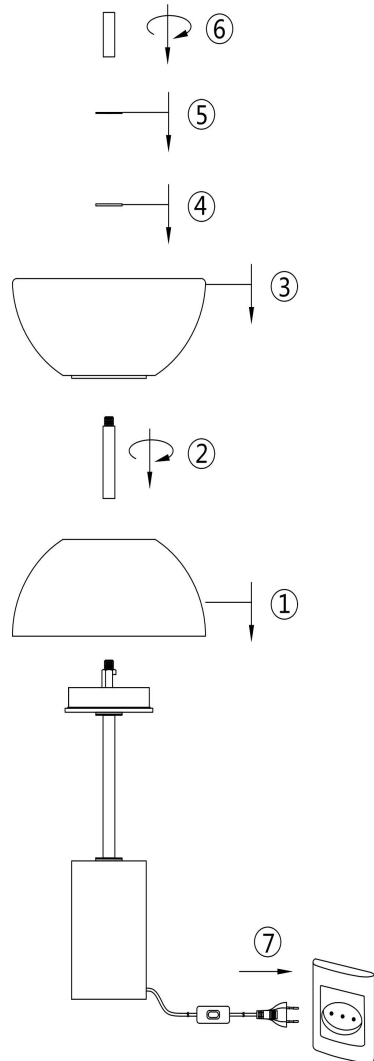

Instruction

MOD178TL-L11B3K

MAX 11W
350 Lumen

Model: MOD178TL-L11B3K
Collection: Modern
Series: Kyoto
Table Lamps