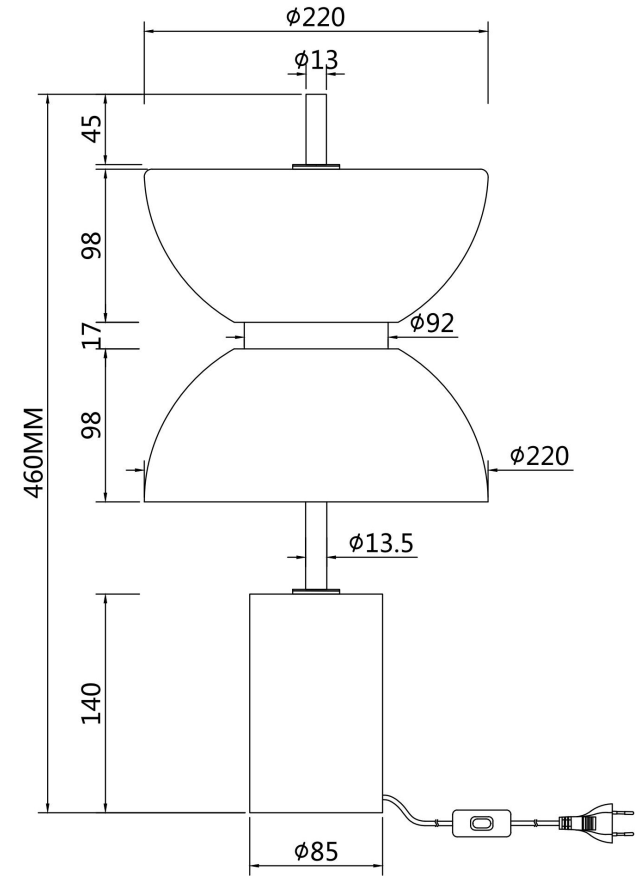

Instruction

MOD178TL-L11B3K

MAX 11W
350 Lumen

Model: MOD178TL-L11B3K
Collection: Modern
Series: Kyoto
Table Lamps