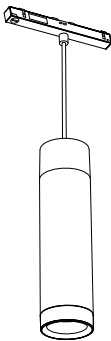

Incl./Вкл.

Cylinder pendant