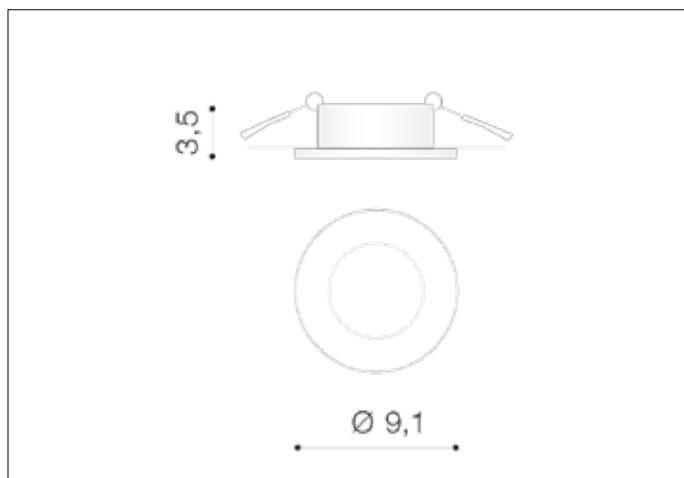

AZzardo[®]
LIGHTING

EMILIO 1 CHROME
AZ0808, EAN 5901238408086

Dimensions height / width / length [cm] Product Specifications

Product	3,5 x 9,1 x N/A
Mounting inlet:	2,5 x 5,8 x N/A
Ceiling base:	N/A x N/A x N/A
Shades	N/A x N/A x N/A

Line	TECHNICAL
Type	Downlight
Type of track	N/A
Colour	Chrome
Material	Aluminium
Light source	1
Type of socket	GU10
Lumens	N/A
Kelvins	N/A
Beam angle	N/A
Dimmable	N/A
CCT	N/A
RGB	N/A
RA	N/A
App remote control	N/A
Remote control	N/A
Voltage	230V
Power	max LED 50W
Switch location	N/A
Protection class	IP54
Tilt	N/A
Rotation	N/A

Shipping info height / width / length [cm]

BOX 1:	5 x 10 x 10,5
BOX 2:	N/A x N/A x N/A
BOX 3:	N/A x N/A x N/A
Net weight [kg]	0,13
Gross weight [kg]	0,16

Energy efficiency

N/A

Azzardo Sp. z o.o.
ul. Strzeszyńska 33 60-479 Poznań,
NIP: 929-185-75-07