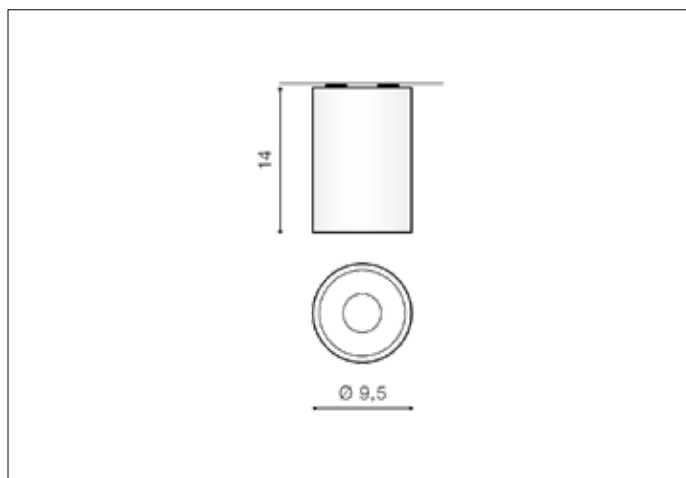

### Dimensions height / width / length [cm] Product Specifications

Product	14 x 9,5 x N/A
Mounting inlet:	N/A x N/A x N/A
Ceiling base:	N/A x N/A x N/A
Shades	N/A x N/A x N/A

Line	TECHNICAL
Type	Exposed Downlight
Type of track	N/A
Colour	White
Material	Aluminium
Light source	1
Type of socket	GU10
Lumens	N/A
Kelvins	N/A
Beam angle	N/A
Dimmable	N/A
CCT	N/A
RGB	N/A
RA	N/A
App remote control	N/A
Remote control	N/A
Voltage	230V
Power	max LED 50W
Switch location	N/A
Protection class	IP20
Tilt	N/A
Rotation	N/A

### Shipping info height / width / length [cm]

BOX 1:	14,5 x 10,5 x 10,5
BOX 2:	N/A x N/A x N/A
BOX 3:	N/A x N/A x N/A
Net weight [kg]	0,45
Gross weight [kg]	0,5