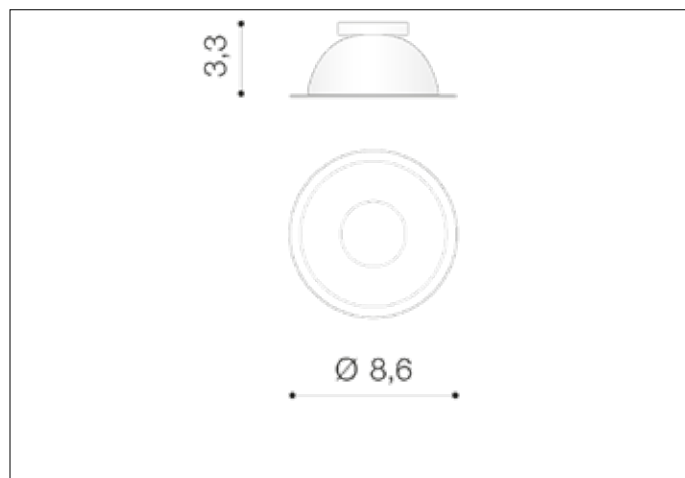

AZzardo[®]
LIGHTING

REMO R BLACK
AZ0823, EAN 5901238408239

Dimensions height / width / length [cm] Product Specifications

Product	3,3 x 8,6 x N/A
Mounting inlet:	N/A x N/A x N/A
Ceiling base:	N/A x N/A x N/A
Shades	N/A x N/A x N/A

Line	TECHNICAL
Type	Component
Type of track	N/A
Colour	Black
Material	Aluminium
Light source	1
Type of socket	N/A
Lumens	N/A
Kelvins	N/A
Beam angle	N/A
Dimmable	N/A
CCT	N/A
RGB	N/A
RA	N/A
App remote control	N/A
Remote control	N/A
Voltage	N/AV
Power	N/A
Switch location	N/A
Protection class	N/A
Tilt	N/A
Rotation	N/A

Shipping info height / width / length [cm]

BOX 1:	4,5 x 9,5 x 9,5
BOX 2:	N/A x N/A x N/A
BOX 3:	N/A x N/A x N/A
Net weight [kg]	0,026
Gross weight [kg]	0,05

Energy efficiency

Azzardo Sp. z o.o.
ul. Strzeszyńska 33 60-479 Poznań,
NIP: 929-185-75-07