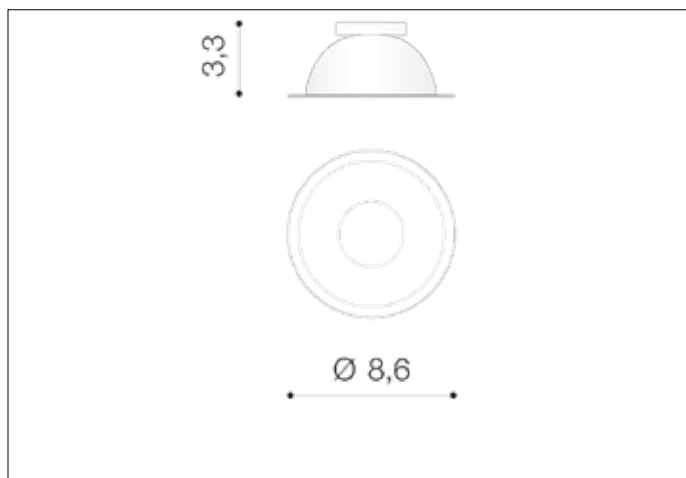

AZzardo[®]
LIGHTING

REMO R CH
AZ0855, EAN 5901238408550

Dimensions height / width / length [cm] Product Specifications

Product	3,3 x 8,6 x N/A
Mounting inlet:	N/A x N/A x N/A
Ceiling base:	N/A x N/A x N/A
Shades	N/A x N/A x N/A

Line	TECHNICAL
Type	Component
Type of track	N/A
Colour	Chrome
Material	Aluminium
Light source	1
Type of socket	N/A
Lumens	N/A
Kelvins	N/A
Beam angle	N/A
Dimmable	N/A
CCT	N/A
RGB	N/A
RA	N/A
App remote control	N/A
Remote control	N/A
Voltage	N/AV
Power	N/A
Switch location	N/A
Protection class	N/A
Tilt	N/A
Rotation	N/A

Shipping info height / width / length [cm]

BOX 1:	4,5 x 9,5 x 9,5
BOX 2:	N/A x N/A x N/A
BOX 3:	N/A x N/A x N/A
Net weight [kg]	0,026
Gross weight [kg]	0,05

Energy efficiency

N/A

Azzardo Sp. z o.o.
ul. Strzeszyńska 33 60-479 Poznań,
NIP: 929-185-75-07