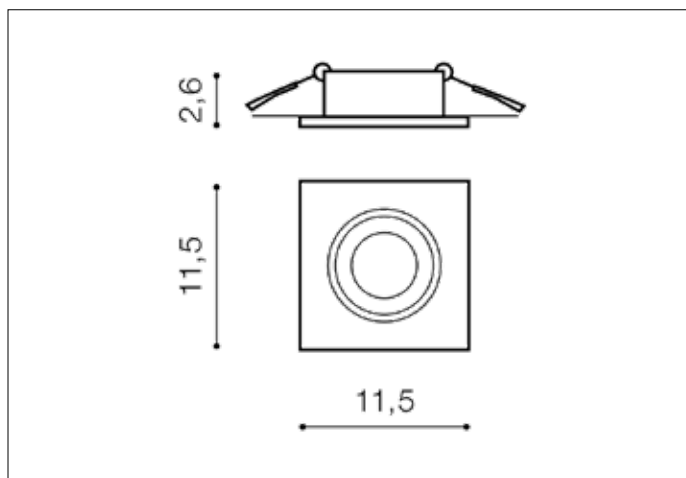

AZzardo[®]
LIGHTING

HUGO 1 DOWNLIGHT BLACK
AZ1736, EAN 5901238417361

Dimensions height / width / length [cm] Product Specifications

| | |
|-----------------|-------------------|
| Product | 2,6 x 11,5 x 11,5 |
| Mounting inlet: | 2,3 x 10,5 x N/A |
| Ceiling base: | N/A x N/A x N/A |
| Shades | N/A x N/A x N/A |

| | |
|--------------------|-------------|
| Line | TECHNICAL |
| Type | Downlight |
| Type of track | N/A |
| Colour | Black |
| Material | Aluminium |
| Light source | 1 |
| Type of socket | GU10 |
| Lumens | N/A |
| Kelvins | N/A |
| Beam angle | N/A |
| Dimmable | N/A |
| CCT | N/A |
| RGB | N/A |
| RA | N/A |
| App remote control | N/A |
| Remote control | N/A |
| Voltage | 230V |
| Power | max LED 50W |
| Switch location | N/A |
| Protection class | IP20 |
| Tilt | N/A |
| Rotation | N/A |

Shipping info height / width / length [cm]

| | |
|-------------------|-----------------|
| BOX 1: | 5 x 12,5 x 12 |
| BOX 2: | N/A x N/A x N/A |
| BOX 3: | N/A x N/A x N/A |
| Net weight [kg] | 0,07 |
| Gross weight [kg] | 0,13 |