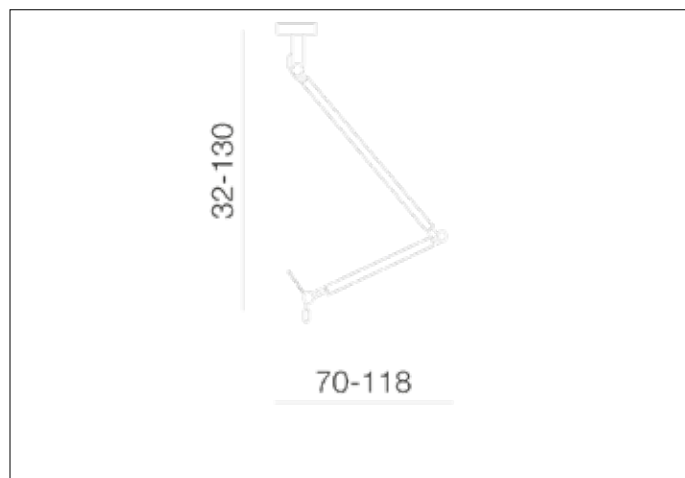

AZzardo[®]
LIGHTING

ZYTA S PENDANT LAMPBODY BLACK
AZ1845, EAN 5901238418450

Dimensions height / width / length [cm] Product Specifications

Product	32 ~ 130 x 70 ~ 118 x 70 ~ 118
Mounting inlet:	N/A x N/A x N/A
Ceiling base:	2,5 x 12 x N/A
Shades	N/A x N/A x N/A

Line	DECORATIVE
Type	Pendant / Lampbody
Type of track	N/A
Colour	Black
Material	Metal
Light source	1
Type of socket	E27
Lumens	N/A
Kelvins	N/A
Beam angle	N/A
Dimmable	N/A
CCT	N/A
RGB	N/A
RA	N/A
App remote control	N/A
Remote control	N/A
Voltage	230V
Power	max LED 60W
Switch location	N/A
Protection class	IP20
Tilt	180°
Rotation	360°

Shipping info height / width / length [cm]

BOX 1:	14 x 73 x 13
BOX 2:	N/A x N/A x N/A
BOX 3:	N/A x N/A x N/A
Net weight [kg]	2,2
Gross weight [kg]	2,4

Energy efficiency

N/A

Azzardo Sp. z o.o.
ul. Strzeszyńska 33 60-479 Poznań,
NIP: 929-185-75-07