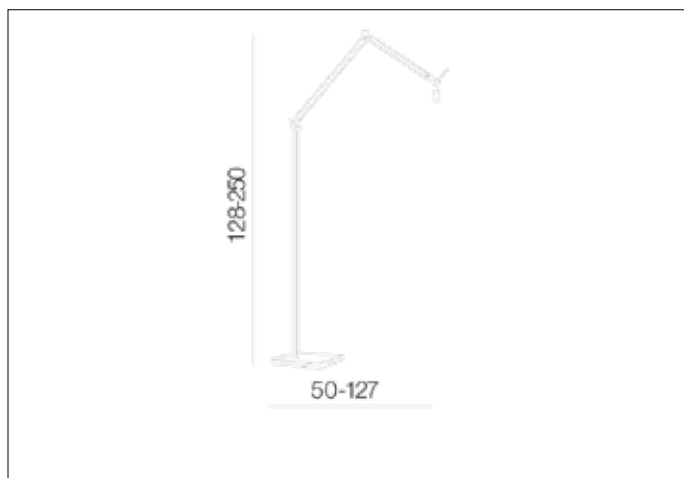

AZzardo[®]
LIGHTING

ZYTA FLOOR LAMPBODY BLACK
AZ1849, EAN 5901238418498

Dimensions height / width / length [cm] Product Specifications

Product	128 ~ 250 x 21 x 30 ~ 127
Mounting inlet:	N/A x N/A x N/A
Ceiling base:	N/A x N/A x N/A
Shades	N/A x N/A x N/A

Line	DECORATIVE
Type	Floor / Lampbody
Type of track	N/A
Colour	Black
Material	Metal
Light source	1
Type of socket	E27
Lumens	N/A
Kelvins	N/A
Beam angle	N/A
Dimmable	N/A
CCT	N/A
RGB	N/A
RA	N/A
App remote control	N/A
Remote control	N/A
Voltage	230V
Power	max LED 60W
Switch location	On the lampholder
Protection class	IP20
Tilt	90°
Rotation	N/A

Shipping info height / width / length [cm]

BOX 1:	15 x 132 x 29
BOX 2:	N/A x N/A x N/A
BOX 3:	N/A x N/A x N/A
Net weight [kg]	14,7
Gross weight [kg]	16,4

Energy efficiency

N/A

Azzardo Sp. z o.o.
ul. Strzeszyńska 33 60-479 Poznań,
NIP: 929-185-75-07