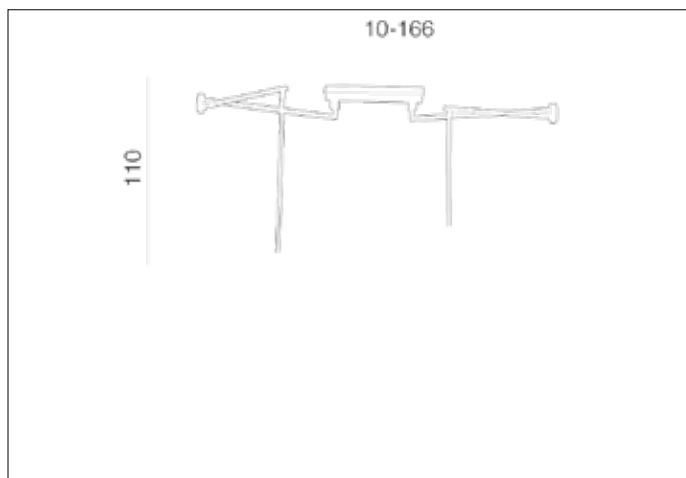

AZzardo[®]
LIGHTING

NATALIA 2S LAMPBODY
AZ1923, EAN 5901238419235

Dimensions height / width / length [cm] Product Specifications

Product	110 x 10 ~ 166 x 126 ~ 201
Mounting inlet:	N/A x N/A x N/A
Ceiling base:	2,5 x 35 x 10
Shades	N/A x N/A x N/A

Line	DECORATIVE
Type	Pendant / Lam- pbody
Type of track	N/A
Colour	Chrome
Material	Metal
Light source	2
Type of socket	E27
Lumens	N/A
Kelvins	N/A
Beam angle	N/A
Dimmable	N/A
CCT	N/A
RGB	N/A
RA	N/A
App remote control	N/A
Remote control	N/A
Voltage	230V
Power	max LED 60W
Switch location	N/A
Protection class	IP20
Tilt	N/A
Rotation	360°

Shipping info height / width / length [cm]

BOX 1:	17 x 75 x 22
BOX 2:	N/A x N/A x N/A
BOX 3:	N/A x N/A x N/A
Net weight [kg]	2,8
Gross weight [kg]	3,1

Energy efficiency

N/A

Azzardo Sp. z o.o.
ul. Strzeszyńska 33 60-479 Poznań,
NIP: 929-185-75-07