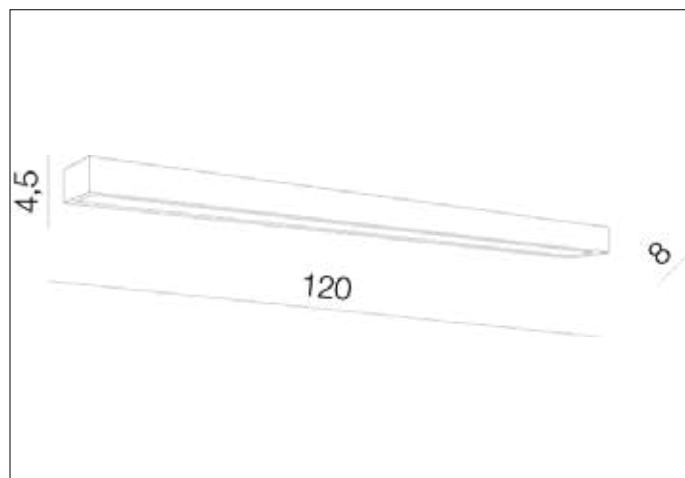

AZzardo[®]
LIGHTING

RADO 120 4000 CH
AZ2081, EAN 5901238420811

Dimensions height / width / length [cm] Product Specifications

Product	4,5 x 120 x 8
Mounting inlet:	N/A x N/A x N/A
Ceiling base:	N/A x N/A x N/A
Shades	N/A x N/A x N/A

Line	DECORATIVE
Type	Wall
Type of track	N/A
Colour	Chrome
Material	Glass / Aluminium
Light source	1
Type of socket	LED INTEGRATED
Lumens	1285
Kelvins	4000
Beam angle	N/A
Dimmable	N/A
CCT	N/A
RGB	N/A
RA	N/A
App remote control	N/A
Remote control	N/A
Voltage	230V
Power	30W
Switch location	N/A
Protection class	IP44
Tilt	N/A
Rotation	N/A

Shipping info height / width / length [cm]

BOX 1:	10 x 13 x 125
BOX 2:	N/A x N/A x N/A
BOX 3:	N/A x N/A x N/A
Net weight [kg]	2,4
Gross weight [kg]	2,6

Energy efficiency

Azzardo Sp. z o.o.
ul. Strzeszyńska 33 60-479 Poznań,
NIP: 929-185-75-07