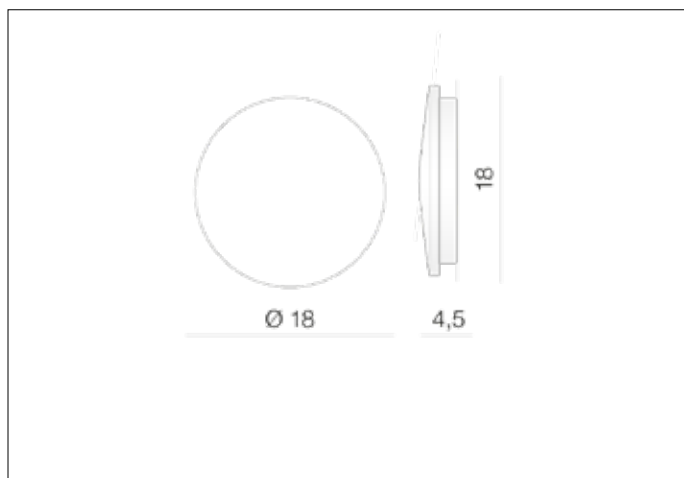

AZzardo[®]
LIGHTING

ANCONA M WHITE
AZ2193, EAN 5901238421931

Dimensions height / width / length [cm] Product Specifications

Product	18 x 18 x 4,5
Mounting inlet:	N/A x N/A x N/A
Ceiling base:	N/A x N/A x N/A
Shades	N/A x N/A x N/A

Line	TECHNICAL
Type	Wall
Type of track	N/A
Colour	White
Material	Aluminium
Light source	1
Type of socket	LED INTEGRATED
Lumens	890
Kelvins	3000
Beam angle	N/A
Dimmable	N/A
CCT	N/A
RGB	N/A
RA	N/A
App remote control	N/A
Remote control	N/A
Voltage	230V
Power	9W
Switch location	N/A
Protection class	IP54
Tilt	N/A
Rotation	N/A

Shipping info height / width / length [cm]

BOX 1:	19 x 19 x 5
BOX 2:	N/A x N/A x N/A
BOX 3:	N/A x N/A x N/A
Net weight [kg]	0,75
Gross weight [kg]	0,85

Energy efficiency

Azzardo Sp. z o.o.
ul. Strzeszyńska 33 60-479 Poznań,
NIP: 929-185-75-07