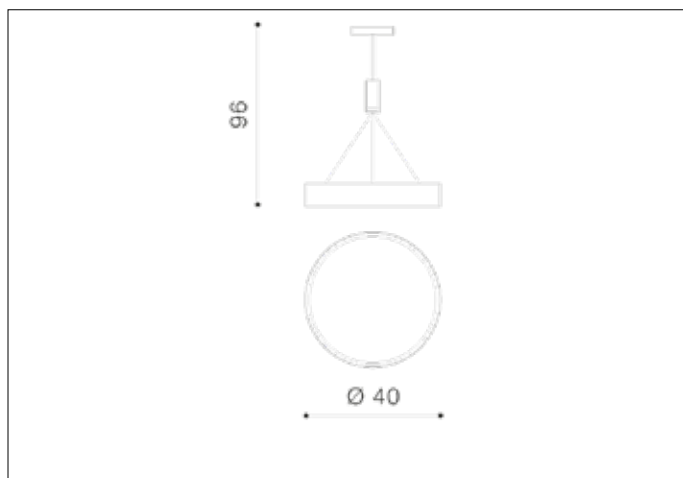

## Dimensions height / width / length [cm] Product Specifications

Product	96 x 40 x N/A
Mounting inlet:	N/A x N/A x N/A
Ceiling base:	2,5 x 14 x N/A
Shades	6 x 40 x N/A

## Shipping info height / width / length [cm]

BOX 1:	9,5 x 41 x 41
BOX 2:	N/A x N/A x N/A
BOX 3:	N/A x N/A x N/A
Net weight [kg]	2,7
Gross weight [kg]	3

## Energy efficiency

Azzardo Sp. z o.o.  
ul. Strzeszyńska 33 60-479 Poznań,  
NIP: 929-185-75-07

[www.azzardolighting.com](http://www.azzardolighting.com)

Line	TECHNICAL
Type	Exposed Downlight
Type of track	N/A
Colour	White
Material	Aluminium / Acryl
Light source	1
Type of socket	LED INTEGRATED
Lumens	4200
Kelvins	3000
Beam angle	112°
Dimmable	N/A
CCT	N/A
RGB	N/A
RA	? 90
App remote control	N/A
Remote control	N/A
Voltage	230V
Power	50W
Switch location	N/A
Protection class	IP20
Tilt	N/A
Rotation	N/A