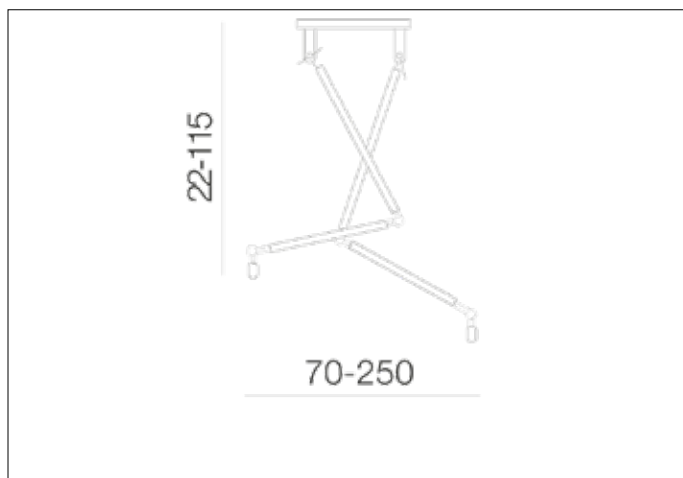

## Dimensions height / width / length [cm] Product Specifications

Product	22 ~ 115 x 70 ~ 250 x 10 ~ 240
Mounting inlet:	N/A x N/A x N/A
Ceiling base:	2,5 x 10 x 35
Shades	N/A x N/A x N/A

Line	DECORATIVE
Type	Pendant / Lam- pbody
Type of track	N/A
Colour	Aluminium
Material	Metal
Light source	2
Type of socket	E27
Lumens	N/A
Kelvins	N/A
Beam angle	N/A
Dimmable	N/A
CCT	N/A
RGB	N/A
RA	N/A
App remote control	N/A
Remote control	N/A
Voltage	230V
Power	max LED 60W
Switch location	N/A
Protection class	IP20
Tilt	180°
Rotation	360°

## Shipping info height / width / length [cm]

BOX 1:	12 x 77,5 x 38
BOX 2:	N/A x N/A x N/A
BOX 3:	N/A x N/A x N/A
Net weight [kg]	4,6
Gross weight [kg]	5,1