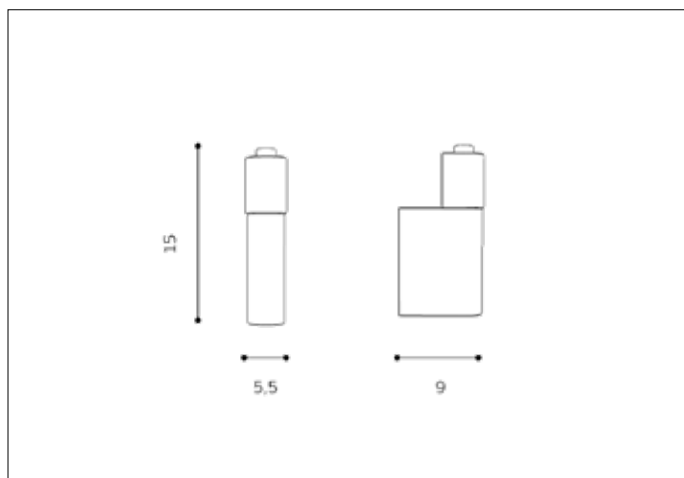

AZzardo[®]
LIGHTING

AMADEO LAMPBODY E27
AZ2419, EAN 5901238424192

Dimensions height / width / length [cm] Product Specifications

Product	15,5 x 5,5 x 9
Mounting inlet:	N/A x N/A x N/A
Ceiling base:	N/A x N/A x N/A
Shades	N/A x N/A x N/A

Line	DECORATIVE
Type	Lampbody
Type of track	N/A
Colour	White
Material	Metal
Light source	1
Type of socket	E27
Lumens	N/A
Kelvins	N/A
Beam angle	N/A
Dimmable	N/A
CCT	N/A
RGB	N/A
RA	N/A
App remote control	N/A
Remote control	N/A
Voltage	230V
Power	max LED 40W
Switch location	Under the housing
Protection class	IP20
Tilt	N/A
Rotation	N/A

Shipping info height / width / length [cm]

BOX 1:	12 x 18,5 x 8
BOX 2:	N/A x N/A x N/A
BOX 3:	N/A x N/A x N/A
Net weight [kg]	0,3
Gross weight [kg]	0,46

Energy efficiency

N/A

Azzardo Sp. z o.o.
ul. Strzeszyńska 33 60-479 Poznań,
NIP: 929-185-75-07