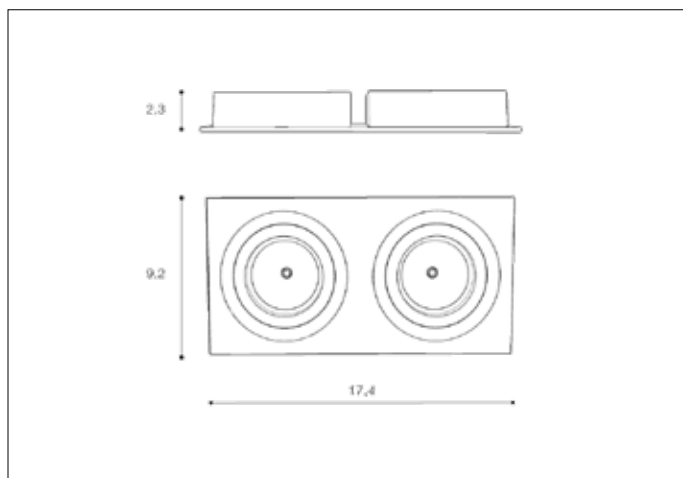

AZzardo[®]
LIGHTING

CARO 2 SQUARE ALUMINIUM
AZ2438, EAN 5901238424383

Dimensions height / width / length [cm] Product Specifications

Product	2,3 x 17,4 x 9,2
Mounting inlet:	2 x 15,8 x 8
Ceiling base:	N/A x N/A x N/A
Shades	N/A x N/A x N/A

Line	TECHNICAL
Type	Downlight
Type of track	N/A
Colour	Aluminium
Material	Aluminium
Light source	2
Type of socket	GU10
Lumens	N/A
Kelvins	N/A
Beam angle	N/A
Dimmable	N/A
CCT	N/A
RGB	N/A
RA	N/A
App remote control	N/A
Remote control	N/A
Voltage	230V
Power	max LED 50W
Switch location	N/A
Protection class	IP20
Tilt	45°
Rotation	N/A

Shipping info height / width / length [cm]

BOX 1:	5 x 18 x 11
BOX 2:	N/A x N/A x N/A
BOX 3:	N/A x N/A x N/A
Net weight [kg]	0,3
Gross weight [kg]	0,35

Energy efficiency

N/A

Azzardo Sp. z o.o.
ul. Strzeszyńska 33 60-479 Poznań,
NIP: 929-185-75-07