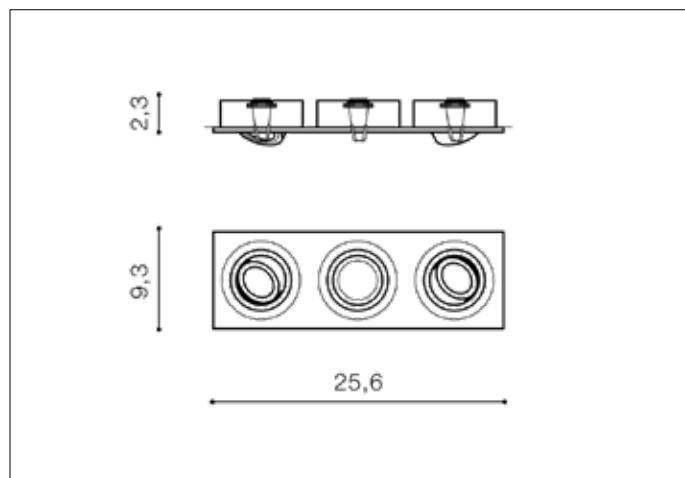

### Dimensions height / width / length [cm] Product Specifications

Product	2,3 x 25,6 x 9,3
Mounting inlet:	2 x 23,5 x 8
Ceiling base:	N/A x N/A x N/A
Shades	N/A x N/A x N/A

Line	TECHNICAL
Type	Downlight
Type of track	N/A
Colour	Black
Material	Aluminium
Light source	3
Type of socket	GU10
Lumens	N/A
Kelvins	N/A
Beam angle	N/A
Dimmable	N/A
CCT	N/A
RGB	N/A
RA	N/A
App remote control	N/A
Remote control	N/A
Voltage	230V
Power	max LED 50W
Switch location	N/A
Protection class	IP20
Tilt	45°
Rotation	N/A

### Shipping info height / width / length [cm]

BOX 1:	4,5 x 27 x 10
BOX 2:	N/A x N/A x N/A
BOX 3:	N/A x N/A x N/A
Net weight [kg]	0,4
Gross weight [kg]	0,45