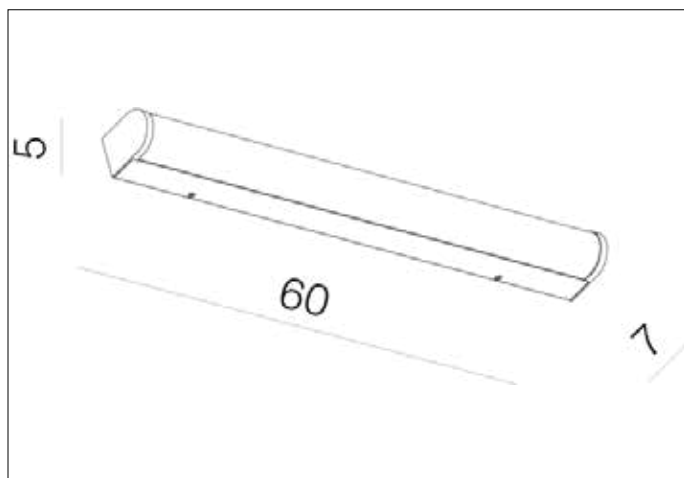

### Dimensions height / width / length [cm] Product Specifications

Product	5 x 60 x 7
Mounting inlet:	N/A x N/A x N/A
Ceiling base:	N/A x N/A x N/A
Shades	N/A x N/A x N/A

Line	DECORATIVE
Type	Wall
Type of track	N/A
Colour	Chrome
Material	Aluminium / PC
Light source	1
Type of socket	LED INTEGRATED
Lumens	765
Kelvins	3000
Beam angle	N/A
Dimmable	N/A
CCT	N/A
RGB	N/A
RA	N/A
App remote control	N/A
Remote control	N/A
Voltage	230V
Power	12W
Switch location	N/A
Protection class	IP44
Tilt	N/A
Rotation	N/A

### Shipping info height / width / length [cm]

BOX 1:	10 x 65 x 9
BOX 2:	N/A x N/A x N/A
BOX 3:	N/A x N/A x N/A
Net weight [kg]	1,1
Gross weight [kg]	1,2