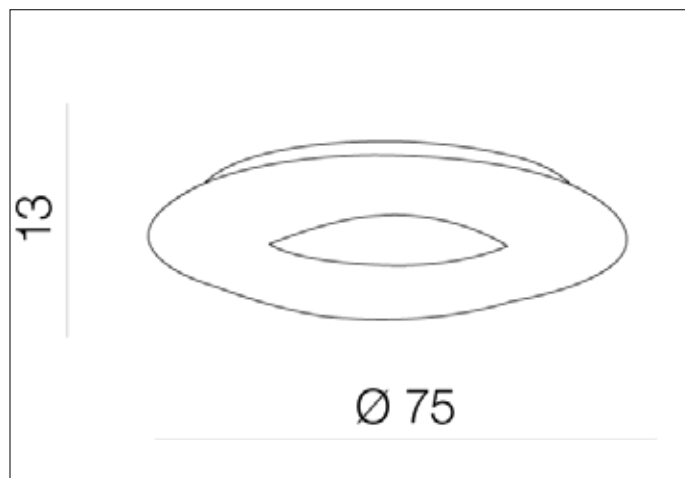

AZzardo[®]
LIGHTING

DONUT TOP 75 CCT
AZ2670, EAN 5901238426707

Dimensions height / width / length [cm] Product Specifications

Product	13 x 75 x N/A
Mounting inlet:	N/A x N/A x N/A
Ceiling base:	N/A x N/A x N/A
Shades	N/A x N/A x N/A

Line	DECORATIVE
Type	Top
Type of track	N/A
Colour	White
Material	Acryl / Metal
Light source	1
Type of socket	LED INTEGRATED
Lumens	13940
Kelvins	2700 ~ 6000
Beam angle	N/A
Dimmable	YES
CCT	YES
RGB	N/A
RA	N/A
App remote control	N/A
Remote control	YES
Voltage	230V
Power	164W
Switch location	N/A
Protection class	IP20
Tilt	N/A
Rotation	N/A

Shipping info height / width / length [cm]

BOX 1:	21 x 83 x 83
BOX 2:	N/A x N/A x N/A
BOX 3:	N/A x N/A x N/A
Net weight [kg]	7,1
Gross weight [kg]	7,9

Energy efficiency

Azzardo Sp. z o.o.
ul. Strzeszyńska 33 60-479 Poznań,
NIP: 929-185-75-07