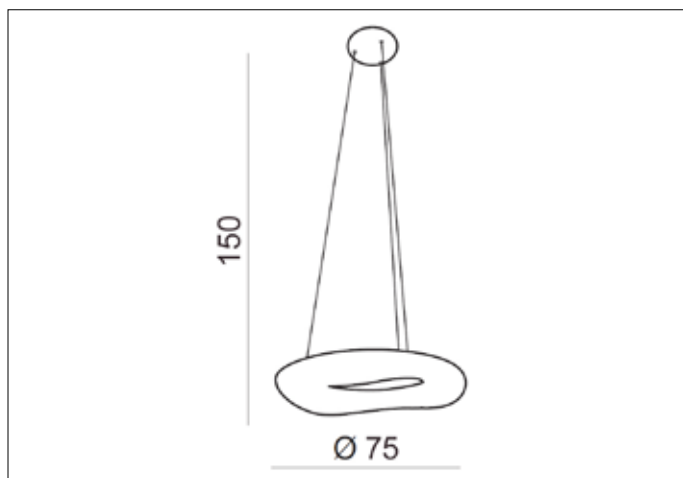

AZzardo[®]
LIGHTING

DONUT PENDANT 75 CCT
AZ2674, EAN 5901238426745

Dimensions height / width / length [cm] Product Specifications

Product	150 x 75 x N/A
Mounting inlet:	N/A x N/A x N/A
Ceiling base:	7 x 20 x N/A
Shades	10 x 75 x N/A

Line	DECORATIVE
Type	Pendant
Type of track	N/A
Colour	White
Material	Acryl / Metal
Light source	1
Type of socket	LED INTEGRATED
Lumens	13940
Kelvins	2700 ~ 6000
Beam angle	N/A
Dimmable	YES
CCT	YES
RGB	N/A
RA	N/A
App remote control	N/A
Remote control	YES
Voltage	230V
Power	164W
Switch location	N/A
Protection class	IP20
Tilt	N/A
Rotation	N/A

Shipping info height / width / length [cm]

BOX 1:	18 x 82 x 82
BOX 2:	N/A x N/A x N/A
BOX 3:	N/A x N/A x N/A
Net weight [kg]	5,5
Gross weight [kg]	6

Energy efficiency

Azzardo Sp. z o.o.
ul. Strzeszyńska 33 60-479 Poznań,
NIP: 929-185-75-07