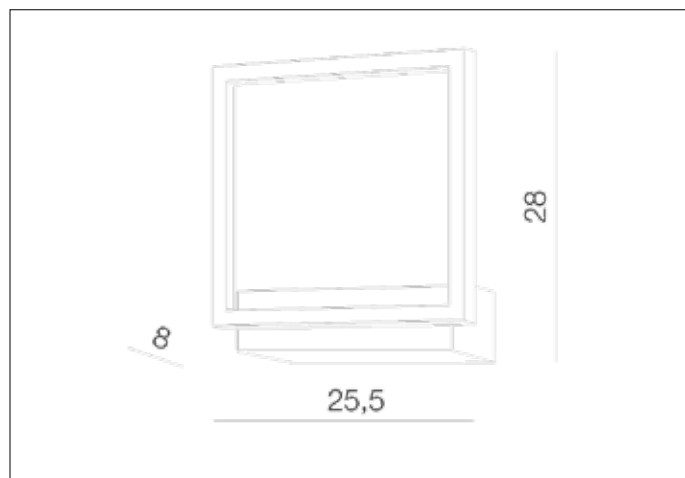

AZzardo[®]
 LIGHTING

 OPERA WALL WHITE
 AZ3142, EAN 5901238431428

Dimensions height / width / length [cm] **Product Specifications**

Product	28 x 25,5 x 8
Mounting inlet:	N/A x N/A x N/A
Ceiling base:	N/A x N/A x N/A
Shades	N/A x N/A x N/A

Line	DECORATIVE
Type	Wall
Type of track	N/A
Colour	White
Material	Aluminium / Acryl
Light source	1
Type of socket	LED INTEGRATED
Lumens	1020
Kelvins	3000
Beam angle	N/A
Dimmable	N/A
CCT	N/A
RGB	N/A
RA	N/A
App remote control	N/A
Remote control	N/A
Voltage	230V
Power	18W
Switch location	N/A
Protection class	IP20
Tilt	N/A
Rotation	N/A

Shipping info height / width / length [cm]

BOX 1:	15 x 31 x 33
BOX 2:	N/A x N/A x N/A
BOX 3:	N/A x N/A x N/A
Net weight [kg]	1,1
Gross weight [kg]	1,2

Energy efficiency

Azzardo Sp. z o.o.
 ul. Strzeszyńska 33 60-479 Poznań,
 NIP: 929-185-75-07