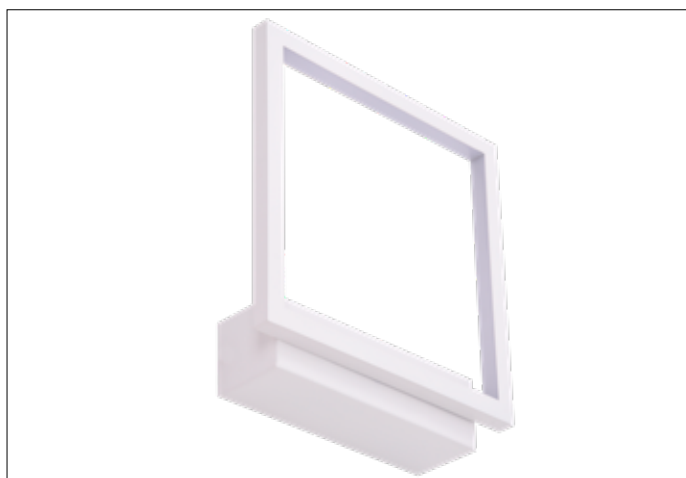

AZzardo[®]
 LIGHTING

 OPERA WALL WHITE
 AZ3142, EAN 5901238431428

Dimensions height / width / length [cm] **Product Specifications**

Product	28 x 25,5 x 8
Mounting inlet:	N/A x N/A x N/A
Ceiling base:	N/A x N/A x N/A
Shades	N/A x N/A x N/A

Line	DECORATIVE
Type	Wall
Type of track	N/A
Colour	White
Material	Aluminium / Acryl
Light source	1
Type of socket	LED INTEGRATED
Lumens	1020
Kelvins	3000
Beam angle	N/A
Dimmable	N/A
CCT	N/A
RGB	N/A
RA	N/A
App remote control	N/A
Remote control	N/A
Voltage	230V
Power	18W
Switch location	N/A
Protection class	IP20
Tilt	N/A
Rotation	N/A