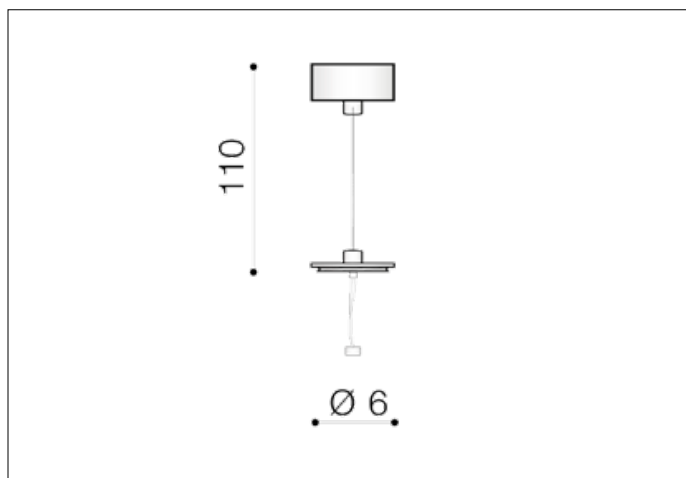

AZzardo[®]
LIGHTING

EREBUS BASE PENDANT WHITE

AZ3392, EAN 5901238433927

Dimensions height / width / length [cm] Product Specifications

Product	110 x 6 x N/A
Mounting inlet:	N/A x N/A x N/A
Ceiling base:	N/A x N/A x N/A
Shades	N/A x N/A x N/A

Shipping info height / width / length [cm]

BOX 1:	12 x 6,5 x 6,5
BOX 2:	N/A x N/A x N/A
BOX 3:	N/A x N/A x N/A
Net weight [kg]	0,15
Gross weight [kg]	0,2

Energy efficiency

N/A

Azzardo Sp. z o.o.
ul. Strzeszyńska 33 60-479 Poznań,
NIP: 929-185-75-07

www.azzardolighting.com

Line	TECHNICAL
Type	Base
Type of track	N/A
Colour	White
Material	Aluminium
Light source	1
Type of socket	GU10
Lumens	N/A
Kelvins	N/A
Beam angle	N/A
Dimmable	N/A
CCT	N/A
RGB	N/A
RA	N/A
App remote control	N/A
Remote control	N/A
Voltage	230V
Power	max LED 35W
Switch location	N/A
Protection class	IP20
Tilt	N/A
Rotation	N/A