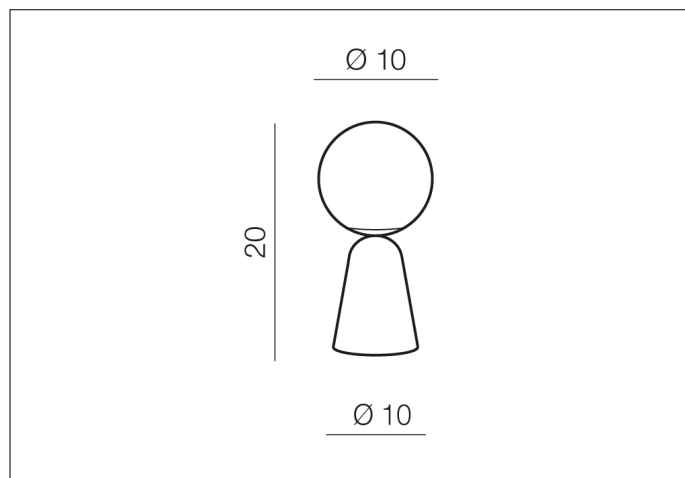

AZzardo[®]
LIGHTING

NEWTON B TABLE BGR
AZ3462, EAN 5901238434627

Dimensions height / width / length [cm] Product Specifications

Product	20 x 10 x N/A
Mounting inlet:	N/A x N/A x N/A
Ceiling base:	N/A x N/A x N/A
Shades	10 x 10 x N/A

Line	DECORATIVE
Type	Table
Type of track	N/A
Colour	Bright Grey
Material	Metal / Concrete / Glass
Light source	1
Type of socket	G9
Lumens	N/A
Kelvins	N/A
Beam angle	N/A
Dimmable	YES
CCT	N/A
RGB	N/A
RA	N/A
App remote control	N/A
Remote control	N/A
Voltage	230V
Power	max LED 6W
Switch location	On the wire
Protection class	IP20
Tilt	N/A
Rotation	N/A

Shipping info height / width / length [cm]

BOX 1:	16 x 25 x 18
BOX 2:	N/A x N/A x N/A
BOX 3:	N/A x N/A x N/A
Net weight [kg]	0,8
Gross weight [kg]	0,9

Energy efficiency

Azzardo Sp. z o.o.
ul. Strzeszyńska 33 60-479 Poznań,
NIP: 929-185-75-07