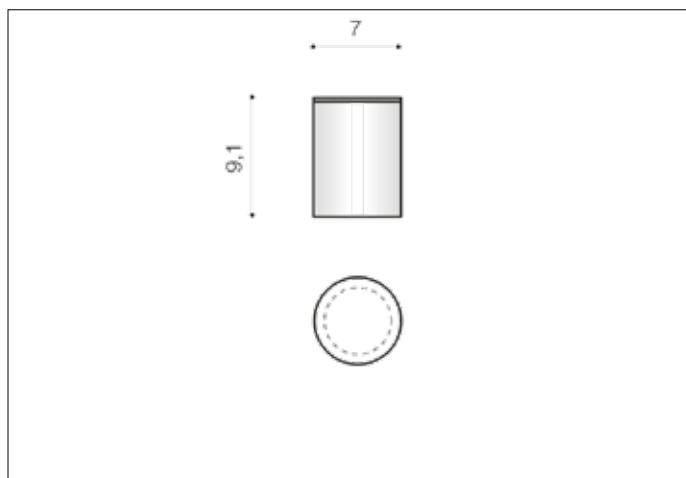

AZzardo[®]
LIGHTING

PAPIKO IP65 BK
AZ4216, EAN 5901238442165

Dimensions height / width / length [cm] Product Specifications

Product	9,1 x 7 x N/A
Mounting inlet:	N/A x N/A x N/A
Ceiling base:	N/A x N/A x N/A
Shades	N/A x N/A x N/A

Line	TECHNICAL
Type	Exposed Downlight
Type of track	N/A
Colour	Black
Material	Metal / Acryl
Light source	1
Type of socket	GU10
Lumens	N/A
Kelvins	N/A
Beam angle	N/A
Dimmable	N/A
CCT	N/A
RGB	N/A
RA	N/A
App remote control	N/A
Remote control	N/A
Voltage	230V
Power	max LED 50W
Switch location	N/A
Protection class	IP65
Tilt	N/A
Rotation	N/A

Shipping info height / width / length [cm]

BOX 1:	9,5 x 7,5 x 7,5
BOX 2:	N/A x N/A x N/A
BOX 3:	N/A x N/A x N/A
Net weight [kg]	0,26
Gross weight [kg]	0,3

Energy efficiency

N/A

Azzardo Sp. z o.o.
ul. Strzeszyńska 33 60-479 Poznań,
NIP: 929-185-75-07