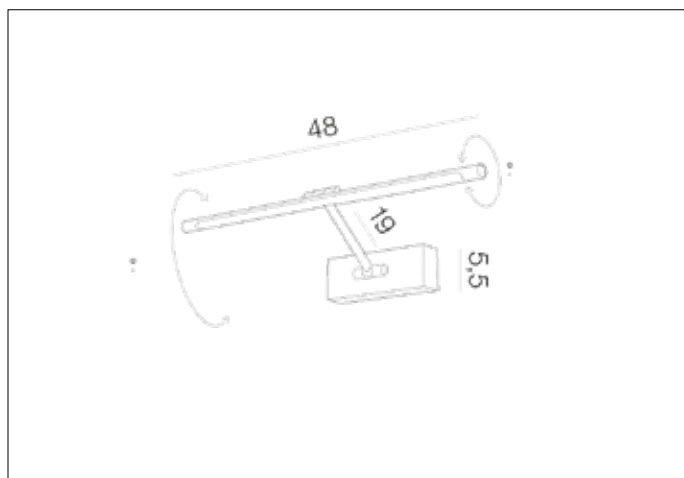

## Dimensions height / width / length [cm] Product Specifications

|                 |                 |
|-----------------|-----------------|
| Product         | 5,5 x 48 x 19   |
| Mounting inlet: | N/A x N/A x N/A |
| Ceiling base:   | N/A x N/A x N/A |
| Shades          | 1,6 x 48 x N/A  |

## Shipping info height / width / length [cm]

|                   |                 |
|-------------------|-----------------|
| BOX 1:            | 50 x 6,5 x 22   |
| BOX 2:            | N/A x N/A x N/A |
| BOX 3:            | N/A x N/A x N/A |
| Net weight [kg]   | 0,6             |
| Gross weight [kg] | 0,8             |