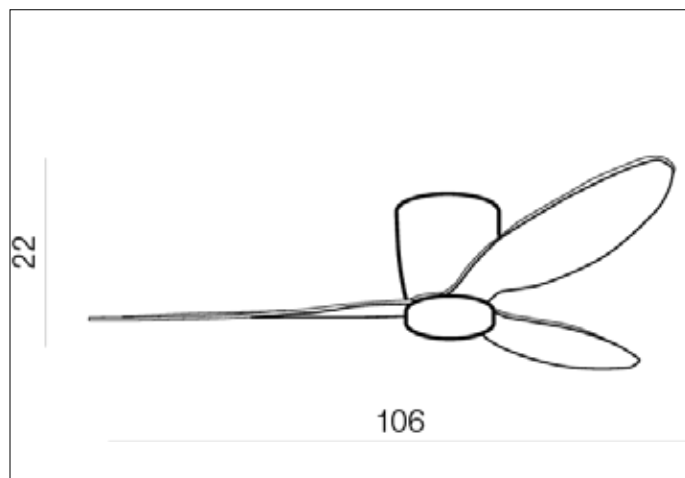

Azzardo[®]
 LIGHTING

 VENETI CCT + Remote Control BRONZE/WALNUT
 AZ4449, EAN 5901238444497

Dimensions height / width / length [cm] **Product Specifications**

Product	22 x 106 x 106
Mounting inlet:	N/A x N/A x N/A
Ceiling base:	15,5 x 15,5 x N/A
Shades	N/A x N/A x N/A

Line	DECORATIVE
Type	Pendant
Type of track	N/A
Colour	Bronze / Walnut
Material	Metal / PC
Light source	1
Type of socket	LED INTEGRATED
Lumens	600
Kelvins	3000
Beam angle	N/A
Dimmable	YES
CCT	YES
RGB	N/A
RA	? 80
App remote control	N/A
Remote control	YES
Voltage	230V
Power	18 ~ 38W
Switch location	N/A
Protection class	IP20
Tilt	N/A
Rotation	360°

Shipping info height / width / length [cm]

BOX 1:	22 x 25 x 65
BOX 2:	N/A x N/A x N/A
BOX 3:	N/A x N/A x N/A
Net weight [kg]	5,2
Gross weight [kg]	6

Energy efficiency

 Azzardo Sp. z o.o.
 ul. Strzeszyńska 33 60-479 Poznań,
 NIP: 929-185-75-07