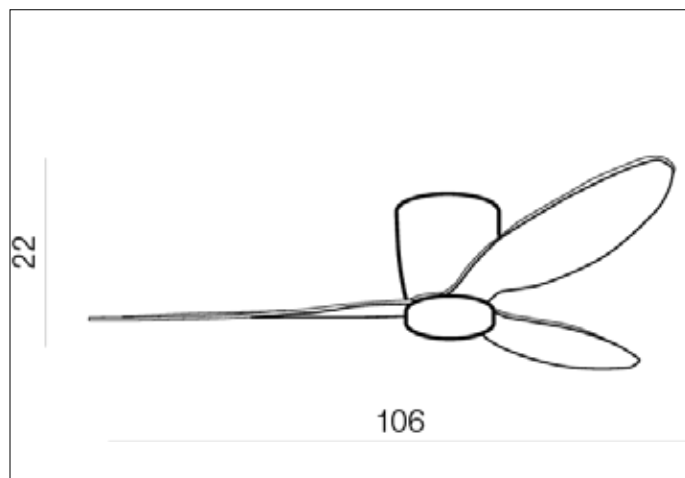

AZzardo[®]
 LIGHTING

 VENETI CCT + Remote Control BK/TEAK WOOD
 AZ4450, EAN 5901238444503

Dimensions height / width / length [cm] **Product Specifications**

| | |
|-----------------|-------------------|
| Product | 22 x 106 x 106 |
| Mounting inlet: | N/A x N/A x N/A |
| Ceiling base: | 15,5 x 15,5 x N/A |
| Shades | N/A x N/A x N/A |

| | |
|--------------------|-------------------|
| Line | DECORATIVE |
| Type | Pendant |
| Type of track | N/A |
| Colour | Black / Teak Wood |
| Material | Metal / PC |
| Light source | 1 |
| Type of socket | LED INTEGRATED |
| Lumens | 600 |
| Kelvins | 3000 |
| Beam angle | N/A |
| Dimmable | YES |
| CCT | YES |
| RGB | N/A |
| RA | ? 80 |
| App remote control | N/A |
| Remote control | YES |
| Voltage | 230V |
| Power | 18 ~ 38W |
| Switch location | N/A |
| Protection class | IP20 |
| Tilt | N/A |
| Rotation | 360° |

Shipping info height / width / length [cm]

| | |
|-------------------|-----------------|
| BOX 1: | 22 x 25 x 65 |
| BOX 2: | N/A x N/A x N/A |
| BOX 3: | N/A x N/A x N/A |
| Net weight [kg] | 5,2 |
| Gross weight [kg] | 6 |