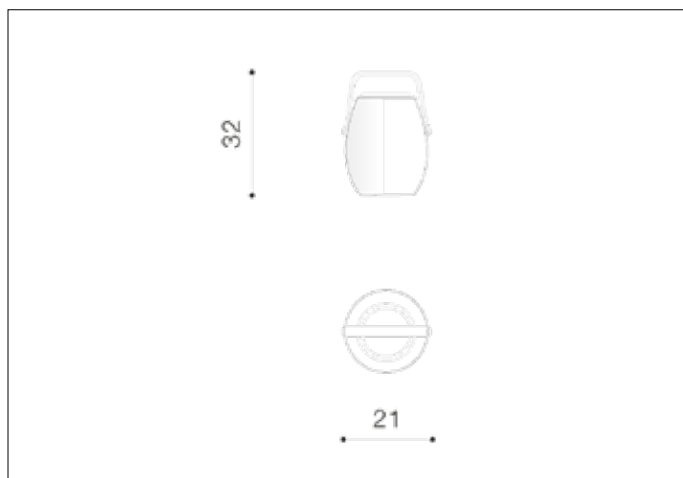

AZzardo[®]
 LIGHTING

BOOMBOX MEDIUM
 AZ4664, EAN 5901238446644

Dimensions height / width / length [cm] **Product Specifications**

Product	32 x 21,5 x N/A
Mounting inlet:	N/A x N/A x N/A
Ceiling base:	N/A x N/A x N/A
Shades	N/A x N/A x N/A

Line	DECORATIVE
Type	Table / Speaker
Type of track	N/A
Colour	White
Material	PC / Metal
Light source	1
Type of socket	LED INTEGRATED
Lumens	N/A
Kelvins	3000
Beam angle	N/A
Dimmable	YES
CCT	N/A
RGB	YES
RA	N/A
App remote control	N/A
Remote control	YES
Voltage	5 ~ 3,7V
Power	1,8 ~ 10W
Switch location	Under the lamp housing
Protection class	IP44
Tilt	N/A
Rotation	N/A

Shipping info height / width / length [cm]

BOX 1:	35 x 23 x 23
BOX 2:	N/A x N/A x N/A
BOX 3:	N/A x N/A x N/A
Net weight [kg]	1,45
Gross weight [kg]	1,6

Energy efficiency

Azzardo Sp. z o.o.
 ul. Strzeszyńska 33 60-479 Poznań,
 NIP: 929-185-75-07