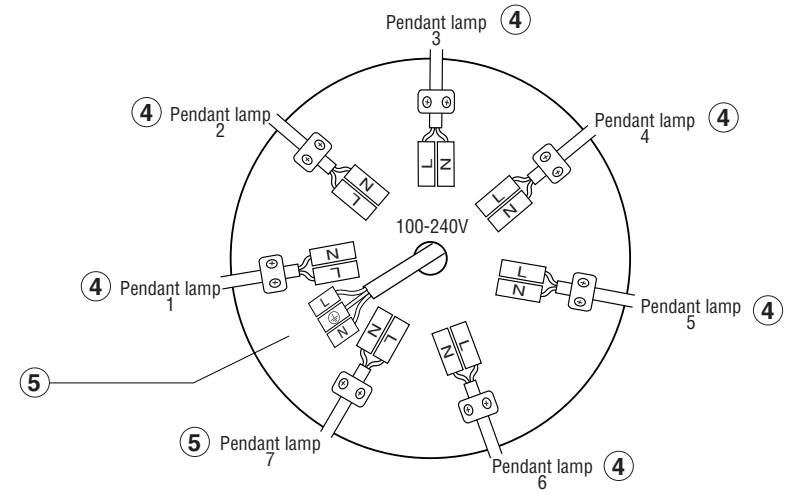

i

Technical Features

E27 MAX 7 x 15W LED

Together we take care of the planet

When the luminaire reaches its end of life, take it to the nearest clean point.
Recicle la luminaria en el punto verde cuando ésta llegue al final de su vida útil.

100V-240V~
50Hz/60Hz

1

TECHNICAL FEATURES

1 X E27 G45 MAX 15W LED no incl.

Together we take care of the planet

When the luminaire reaches its end of life, take it to the nearest clean point. Recycle la luminaria en el punto verde cuando ésta llegue al final de su vida útil.