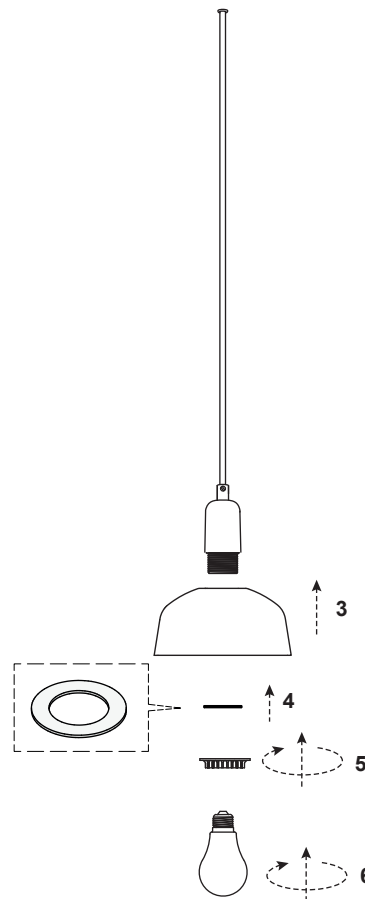

i

Technical Features

E27 MAX 7 x 15W LED

Together we take care of the planet

When the luminaire reaches its end of life, take it to the nearest clean point.
Recicle la luminaria en el punto verde cuando ésta llegue al final de su vida útil.

100V-240V~
50Hz/60Hz

1

TECHNICAL FEATURES

1 X E27 G45 MAX 15W LED no incl.

Together we take care of the planet

When the luminaire reaches its end of life, take it to the nearest clean point. Recycle la luminaria en el punto verde cuando ésta llegue al final de su vida útil.