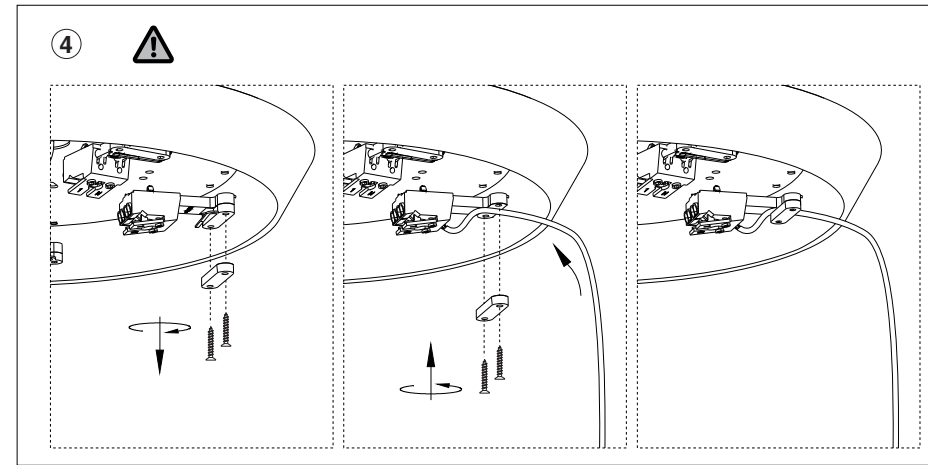

i

Technical Features

E27 MAX 7 x 15W LED

Together we take care of the planet

When the luminaire reaches its end of life, take it to the nearest clean point.
Recicle la luminaria en el punto verde cuando ésta llegue al final de su vida útil.

100V-240V~
50Hz/60Hz

1

TECHNICAL FEATURES

1 X E27 G45 MAX 15W LED no incl.

Together we take care of the planet

When the luminaire reaches its end of life, take it to the nearest clean point. Recycle la luminaria en el punto verde cuando ésta llegue al final de su vida útil.