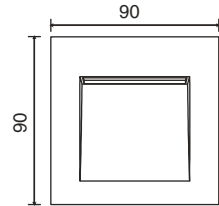

Ref. 70146

Ref. 70147

Ref. 70148

TECHNICAL FEATURES

Ref. 70146 SMD LED 1,5W 3000K 30 Lm INCL. Ref. 70147 SMD LED 3,5W 3000K 90Lm INCL. Ref. 70148 SMD LED 3,5W 3000K 90Lm INCL.

Together we take care of the planet