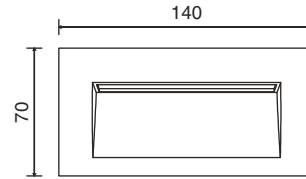

Ref. 70146

Ref. 70147

Ref. 70148

TECHNICAL FEATURES

Ref. 70146 SMD LED 1,5W 3000K 30 Lm INCL. Ref. 70147 SMD LED 3,5W 3000K 90Lm INCL. Ref. 70148 SMD LED 3,5W 3000K 90Lm INCL.

Together we take care of the planet