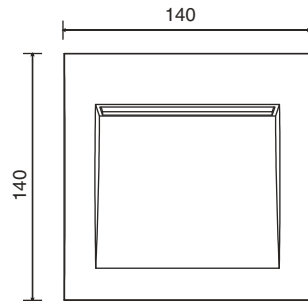

Ref. 70146

Ref. 70147

Ref. 70148

TECHNICAL FEATURES

Ref. 70146 SMD LED 1,5W 3000K 30 Lm INCL. Ref. 70147 SMD LED 3,5W 3000K 90Lm INCL. Ref. 70148 SMD LED 3,5W 3000K 90Lm INCL.

Together we take care of the planet