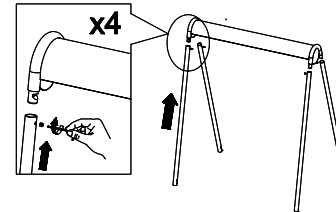

0338
vertisol
contemporary weavers

LIGHT SOURCE - FUENTE DE LUZ

SMD LED 18W 2700K 500Lm INCL.

TECHNICAL FEATURES - CARACTERISTICAS TÉCNICAS

ACCESSORIES - ACCESORIOS

Extensible cable 2.5m IP44
NO INCL (ref. 71244)

Your will need - Necesitas

01

02

03

04

05

06

07

08

09

10

11

12