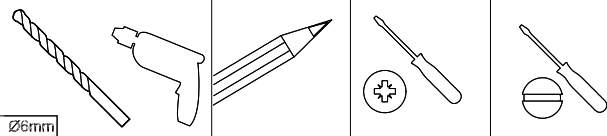

Your will need - Necesitas