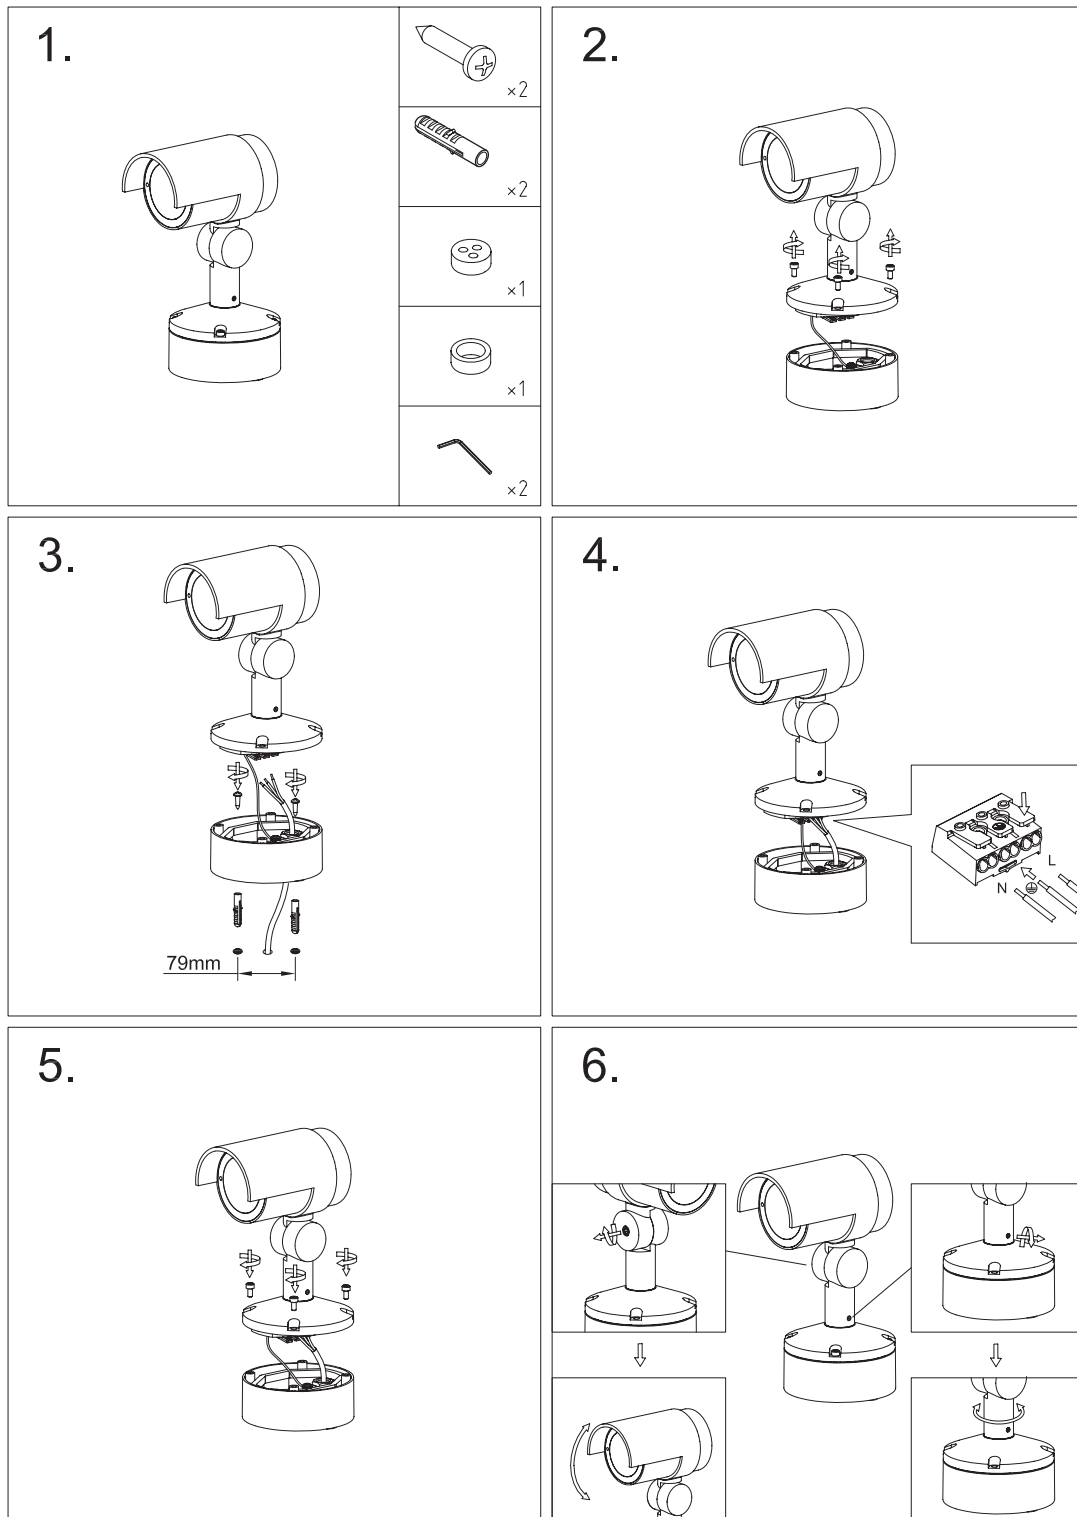

Artikel Nr. / Article No.: 731098 / 732093

Boden- / Wand- / Deckenleuchte, Keid / Ground- / Wall- / Ceiling lamp, Keid
220-240V AC/50-60Hz

Achtung! Für diese Arbeiten müssen Sie die Spannungsversorgung trennen.
Attention! For this work you must turn off the power supply.

N = Blau • ⊕ = Gelb / Grün • L = Braun
N = Blue • ⊕ = Yellow / Green • L = Brown