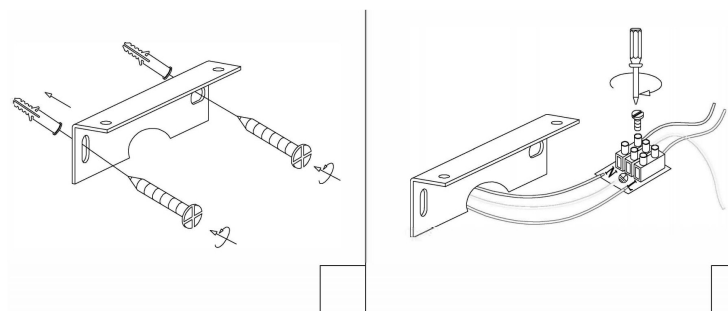

Instruction

MIR012WL-L14W4K

MAX 14W
950 Lumen

Model: MIR012WL-L14W4K

Collection: Mirror

Fichte
Resessed

This product contains a light source of energy efficiency class G