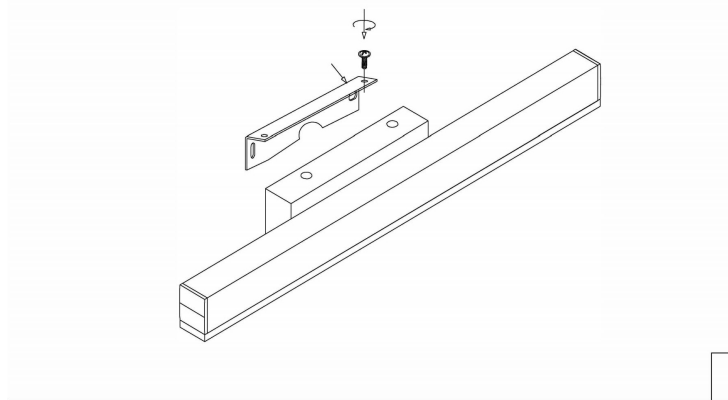

Instruction

MIR012WL-L14W4K

MAX 14W
950 Lumen

Model: MIR012WL-L14W4K

Collection: Mirror

Fichte
Resessed

This product contains a light source of energy efficiency class G