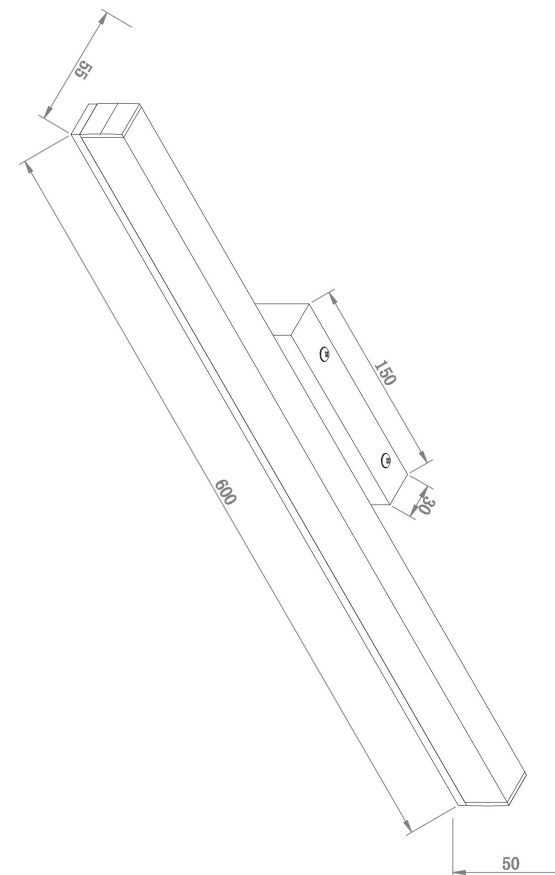

Instruction

MIR012WL-L14W4K

MAX 14W
950 Lumen

Model: MIR012WL-L14W4K

Collection: Mirror

Fichte
Resessed

This product contains a light source of energy efficiency class G