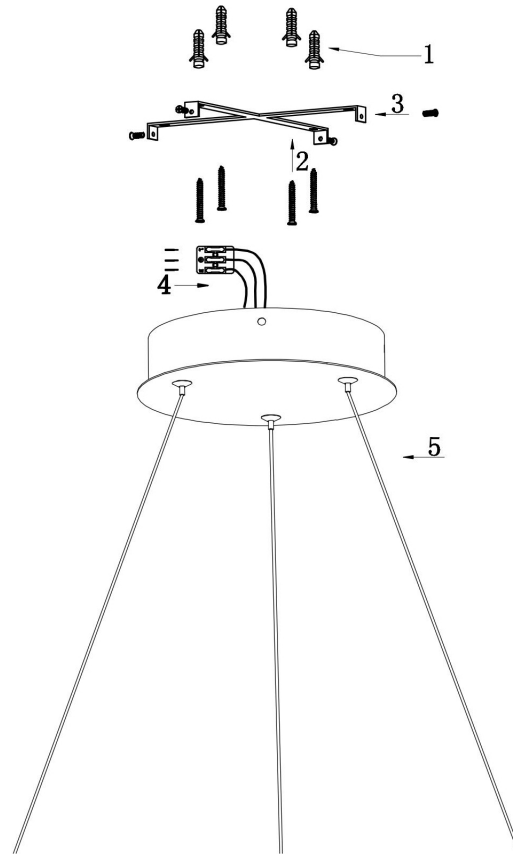

Instruction

MOD058PL-L42B4K

MAX 51W
3 000 Lumen

Model: MOD058PL-L42B4K

Collection: Modern

Series: Rim

Pendant Lamps

This product contains a light source of energy efficiency class A