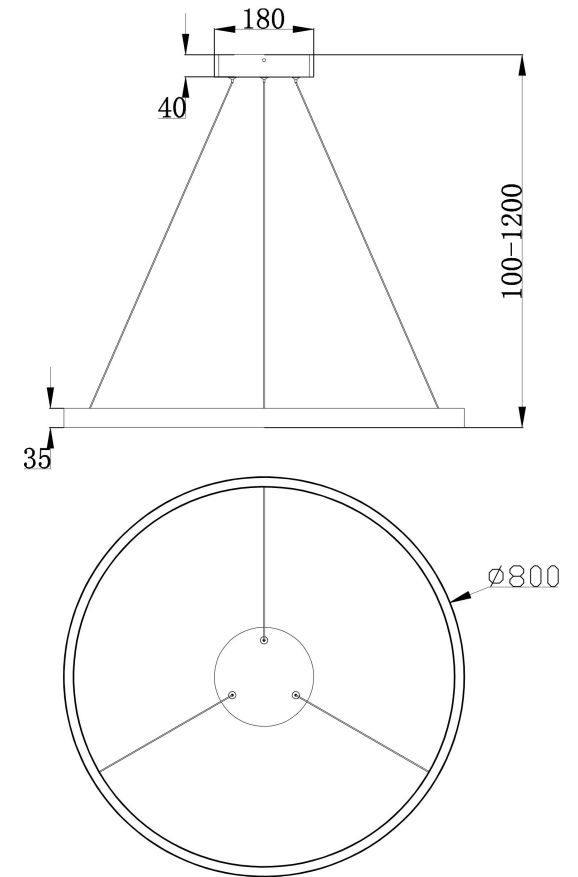

Instruction

MOD058PL-L42B4K

MAX 51W
3 000 Lumen

Model: MOD058PL-L42B4K

Collection: Modern

Series: Rim

Pendant Lamps

This product contains a light source of energy efficiency class A